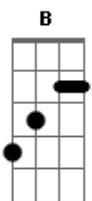

© ukulele-chords.com