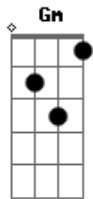

The Corrs - Runaway

Tom: F
Intro: Riff 1(F Gm Bb-F Gm Bb C)

Riff 1

1ª parte

2ª parte

F Gm Bb
Say it's true

Bb
There's nothing like me and you

F Gm Bb
I'm not alone

F Gm Bb
Tell me you feel it too

Dm Bb
I would run away

Gm C
I would run away yeah, yeah

Dm Bb
I would run away

Gm C Bb
I would run away with you

Chorus: F Gm Bb
'Cos I'm

F Gm Bb
I'm falling in love with...

F Gm Bb
You know I'm never

F Gm Bb F
I'm never gonna stop falling in love with you Riff 1(2ª parte)

(F Gm Bb)
Close the door
Lay down and pull me slow
And by candlelight
Make love to me through the night

(Dm Bb Gm C)
'Cos I have run away
I have run away yeah, yeah
I have run away (run away)
I have run away with you

CHORUS

I would run away?

Bb C Bb C
Bb C Bb Bb

CHORUS 2x

Ow, o riff deve ser isso...qualquer coisa eu mudo de novo, pq eu to sem o violão no momento...

Acordes

© ukulele-chords.com

© ukulele-chords.com