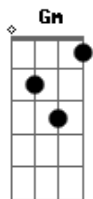

© ukulele-chords.com

© ukulele-chords.com