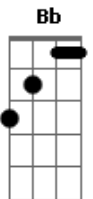

© ukulele-chords.com