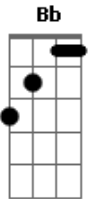

The Corrs - Runaway

Tom: F
Intro: Riff 1(F Gm Bb-F Gm Bb C)

Riff 1

1ª parte

2ª parte

F Gm Bb
Say it's true

Bb
There's nothing like me and you

F Gm Bb
I'm not alone

F Gm Bb
Tell me you feel it too

Dm Bb
I would run away

Gm C
I would run away yeah, yeah

Dm Bb
I would run away

Gm C Bb
I would run away with you

Chorus: F Gm Bb
'Cos I'm

F Gm Bb
I'm falling in love with...

F Gm Bb
You know I'm never

F Gm Bb F
I'm never gonna stop falling in love with you Riff 1(2ª parte)

(F Gm Bb)
Close the door
Lay down and pull me slow
And by candlelight
Make love to me through the night

(Dm Bb Gm C)
'Cos I have run away
I have run away yeah, yeah
I have run away (run away)
I have run away with you

CHORUS

I would run away?

Bb C Bb C
Bb C Bb Bb

CHORUS 2x

Ow, o riff deve ser isso...qualquer coisa eu mudo de novo, pq eu to sem o violão no momento...

Acordes

© ukulele-chords.com

© ukulele-chords.com