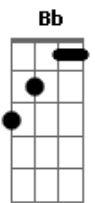

The Corrs - Everybody Hurts

Tom: F

(intro 2x) F Bb

F Bb
When your day is long

F
And the night

Bb
The night is yours alone

F Bb Dm
When you're sure you've had enough of this life

Bb Am Gm
Well, hang on

C
Don't let yourself go

Gm C
Cause everybody cries

Gm C
And everybody hurts

F
Sometimes

Bb F
Sometimes everything is wrong

Bb F
Now it's time to sing along

Bb
(When your day is night alone)

F
Hold on, hold on

Dm
Of this life

Bb Am Gm
To hang on

C
Well, everybody hurts

Gm C
Sometimes, everybody cries

Gm C
Sometimes, And everybody hurts

F
Sometimes

Bb
And everybody hurts

F Bb
Sometimes

F Bb
So, hold on, hold on

F Bb
Hold on, hold on

F Bb
Hold on, hold on

F Bb
Hold on, hold on

F
No, you're alone

Acordes

© ukulele-chords.com

© ukulele-chords.com