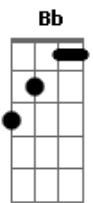

The Corrs - Everybody Hurts

Tom: F

(intro 2x) F Bb

F Bb
When your day is long

F
And the night

Bb
The night is yours alone

F Bb Dm7
When you're sure you've had enough of this life

Bb Am Gm
Well, hang on

C
Don't let yourself go

Gm C
Cause everybody cries

Gm C
And everybody hurts

F
Sometimes

Bb F
Sometimes everything is wrong

Bb F
Now it's time to sing along

Bb
(When your day is night alone)

F
Hold on, hold on

Dm7
Of this life

Bb Am Gm
To hang on

C
Well, everybody hurts

Gm C
Sometimes, everybody cries

Gm C
Sometimes, And everybody hurts

F
Sometimes

Bb
And everybody hurts

F Bb
Sometimes

F Bb
So, hold on, hold on

F Bb
Hold on, hold on

F Bb
Hold on, hold on

F Bb
Hold on, hold on

F
No, you're alone

Acordes

© ukulele-chords.com

© ukulele-chords.com