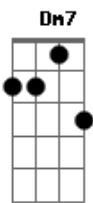

The Corrs - Everybody Hurts

Tom: F

(intro 2x) F Bb

F Bb
When your day is long

F
And the night

Bb
The night is yours alone

F Bb Dm7
When you're sure you've had enough of this life

Bb Am Gm
Well, hang on

A7 Dm
Oh, no

A7 Dm
Don't throw your hand

Eb Bb
When you feel like you're alone

Eb C
No, no, no, you're not alone

F Bb
If you're on your own

F
In this life

Bb
The days and nights are long

F Bb
When you think you've had too much

Dm7
Of this life

Bb Am Gm
To hang on

C
Well, everybody hurts

Gm C
Sometimes, everybody cries

Gm C
Sometimes, And everybody hurts

F
Sometimes

Bb
And everybody hurts

F Bb
Sometimes

F Bb
So, hold on, hold on

F Bb
Hold on, hold on

F Bb
Hold on, hold on

F Bb
Hold on, hold on

F
No, you're alone

Acordes

© ukulele-chords.com

© ukulele-chords.com