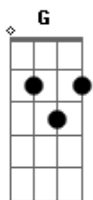

The Corrs - Dimming Of The Day

Tom: G

Album: Home

Tabbed by: Boyd

It's my first tab and I'm not completely satisfied with it. Especially the chorusses and the second verse were a bit difficult to figure out.
Mail me at boyd@ukecifras.com for comments.

```
      E A D G B e
C   [0 3 2 0 3 0]
D   [x x 0 2 3 2]
D2  [x x 0 2 3 0]
D?  [x 5 4 0 3 0]
Am  [x 0 2 0 1 0]
G   [3 2 0 0 3 3]
```

Intro: -----

C G D G

This old

Verse 1: -----

G D2
house is falling down around my ears
am

C G D?
drowning in a river of my tears
When

G D
all my will is gone, you hold me sway
And I

C G D G
need you at the dimming of the day
You

Chorus 1: -----

D A
pulled me like the moon pulls on the tide
You

D A D
know just where I keep my better side

Verse 1:

C
us far apart

D
broken heart

D
Apr.
wheeled away
D2

of the day

G
What days have come, to keep

G C G
A broken promise or a

G Am G
Now all the bonnie birds have

G C G D
And I need you at the dimming

Chorus 2:

G G Am G
only what I

A
want
be my confidant

G A D G C
I

Verse 2: -----

G D?
I see you on the street, in company

G C G C D
Why don't you come and ease your mind with me
I am

G Am G D G
living for the night, we steal away
And I

C G D G Am G
need you at the dimming of the day
Yes I

Outro: -----

G slowdown
C G D G Am D G

need you at the dimming of the day

Acordes

© ukelele-chords.com