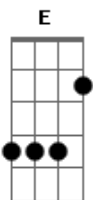

© ukelele-chords.com