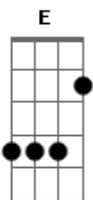

© ukulele-chords.com