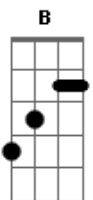

© ukulele-chords.com