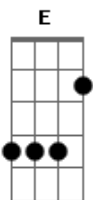

E A D G B e
 C [0 3 2 0 3 0]
 D [x x 0 2 3 2]
 D2 [x x 0 2 3 0]
 D? [x 5 4 0 3 0]
 Am7 [x 0 2 0 1 0]
 G [3 2 0 0 3 3]

Intro: -----

C G D G

This old

Verse 1:

G D2
house is falling down around my ears
am

C G D?
drowning in a river of my tears
When

Chorus 2:

G G Am7 G D
only what I
Come the night you're

A D
want
be my confidant
Come the night you could

G A D G C
I

Verse 2: -----

G D?
I see you on the street, in company

G C G C D
Why don't you come and ease your mind with me
I am

G Am7 G D G
living for the night, we steal away
And I

C G D G Am7 G
need you at the dimming of the day
Yes I

Outro: -----

G slowdown
C G D G Am7 D G
need you at the dimming of the day

Acordes

© ukulele-chords.com