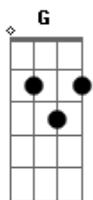

The Corrs - Dimming Of The Day

Tom: G

Album: Home

Tabbed by: Boyd

It's my first tab and I'm not completely satisfied with it. Especially the chorusses and the second verse were a bit difficult to figure out.
Mail me at boyd@ukecifras.com for comments.

E A D G B e
C [0 3 2 0 3 0]
D [x x 0 2 3 2]
D2 [x x 0 2 3 0]
D? [x 5 4 0 3 0]
Am7 [x 0 2 0 1 0]
G [3 2 0 0 3 3]

Intro: -----

C G D G

This old

Verse 1:

G D2
house is falling down around my ears
am

C G D?
drowning in a river of my tears
When

G D
all my will is gone, you hold me sway
And I

C G D G
need you at the dimming of the day
You

Chorus 1: -----

D A
pulled me like the moon pulls on the tide
You

D A D
know just where I keep my better side

Verse 1:

C G
us far apart What days have come, to keep

D G C G
broken heart broken promise or a

D G Am7 G
Apr. Now all the bonnie birds have

wheeled away D2 G C G D
of the day And I need you at the dimming

Chorus 2:

G G Am7 G D
only what I Come the night you're

A D
want Come the night you could
be my confidant

G A D G C
I -----

Verse 2:

G D?
I see you on the street, in company

G C G C D
Why don't you come and ease your mind with me
I am

G Am7 G D G
living for the night, we steal away
And I

C G D G Am7 G
need you at the dimming of the day
Yes I

Outro: -----

G slowdown
C G D G Am7 D G

need you at the dimming of the day

Acordes

© ukulele-chords.com