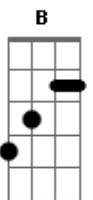

© ukulele-chords.com