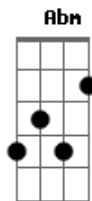

© ukulele-chords.com