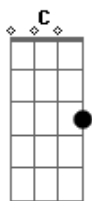

The Corrs - At your side

Tom: G

(solo de flauta)

(intro) D G C A

When the daylight's gone

And you're on your own

And you need a friend

Just to be around

You've got someone to go (somewhere to go?)

'Cos I'm at your side

Acordes

© ukulele-chords.com

© ukulele-chords.com

© ukulele-chords.com

© ukulele-chords.com

© ukulele-chords.com