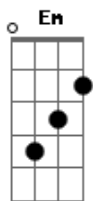

The Corrs - At your side

Tom: G

(solo de flauta)

(intro) D G C A

When the daylight's gone

And you're on your own

And you need a friend

Just to be around

And you cannot find

What road to choose

If you make mistakes (make mistakes)

You won't let me down (let me down)

I will still believe (still believe)

I won't turn around

And you know that?

I'll be at your side

You've got someone to go (somewhere to go?)

'Cos I'm at your side

Acordes

© ukulele-chords.com

© ukulele-chords.com

© ukulele-chords.com

© ukulele-chords.com

© ukulele-chords.com