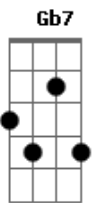

© ukulele-chords.com