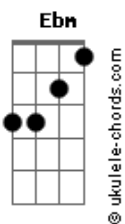

Stay
Abm Em Abm
Please stay, girl

Abm
I have no desires
Abm
Until this burning fire

It's always a pleasure
Em A7 G
When i am making love with you

Dbm
You're so fine
Abm
Baby please stay with me
G Dbm Abm
Oh, you're all need
Dbm Ebm
Oh

Abm Dbm Ebm
You keep my body yearning
Abm Em
Can't get enough of you

You're the only woman
A B
The only one for me

Sexy lady
Em
Say you'll always love me
A7 Abm
Say you'll stay with me, oh girl
Dbm Abm

(Say you'll stay with me...)

E Abm
Ooh
Abm
Give you all the love that
Abm E
You'll ever need, girl
Abm B7 Dbm Ebm
Please stay, girl

Abm
You've got that special something
Dbm Ebm
(Special something, oh girl)
Abm Dbm Ebm
That keeps my fire burning
Dbm Ebm
I've got to tell the whole world
Bm
Can't get enough of you

Dbm
You're so fine
B
Baby, please
Abm
(Stay... with me)

B
Stay with me
Bm Dbm
Keep this fire burning, burning, baby
Gb4 Abm
Please

(Stay with me)
Gb7 B Bm Dbm
Hey..., stay.....,stay
B

(Stay... with me)
Abm Gb B
Please, stay... with me
Dbm
All i want
Abm
All i need

(Stay with me)
Gb B Bm
All i care about... is you, baby

(You, baby)
Dbm
Only you

(Only you)
B
Won't you show me?

(Stay with me)
Gb B Bm
Show me that you care to stay
Dbm
All i want
B Bm
(Stay...with me...)

Acordes