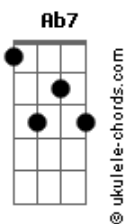

Stay
Abm Em Abm
Please stay, girl

Abm
I have no desires
Abm
Until this burning fire

It's always a pleasure
Em A7 G
When i am making love with you

Dbm
You're so fine
Abm
Baby please stay with me
G Dbm Abm
Oh, you're all need
Dbm Ebm
Oh

Abm Dbm Ebm
You keep my body yearning
Abm Em
Can't get enough of you

You're the only woman
A B
The only one for me

Sexy lady
Em
Say you'll always love me
A7 Abm
Say you'll stay with me, oh girl
Dbm Abm

(Say you'll stay with me...)

E Abm
Ooh
Abm
Give you all the love that
Abm E
You'll ever need, girl
Abm B7 Dbm Ebm
Please stay, girl

Abm
You've got that special something
Dbm Ebm
(Special something, oh girl)
Abm Dbm Ebm
That keeps my fire burning
Dbm Ebm
I've got to tell the whole world
Bm
Can't get enough of you

Dbm
You're so fine
B
Baby, please
Abm
(Stay... with me)

B
Stay with me
Bm Dbm
Keep this fire burning, burning, baby
Gb4 Abm
Please

(Stay with me)
Gb7 B Bm Dbm
Hey..., stay.....,stay
B

(Stay... with me)
Abm Gb B
Please, stay... with me
Dbm
All i want
Abm
All i need

(Stay with me)
Gb B Bm
All i care about... is you, baby

(You, baby)
Dbm
Only you

(Only you)
B
Won't you show me?

(Stay with me)
Gb B Bm
Show me that you care to stay
Dbm
All i want
B Bm
(Stay...with me...)

Acordes