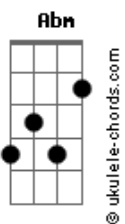

Stay
Abm Em Abm
Please stay, girl

Abm
I have no desires
Abm
Until this burning fire

It's always a pleasure
Em A7 G
When i am making love with you

Dbm
You're so fine
Abm
Baby please stay with me
G Dbm Abm
Oh, you're all need
Dbm Ebm
Oh

Abm Dbm Ebm
You keep my body yearning
Abm Em
Can't get enough of you

You're the only woman
A B
The only one for me

Sexy lady
Em
Say you'll always love me
A7 Abm
Say you'll stay with me, oh girl
Dbm Abm

(Say you'll stay with me...)

E Abm
Ooh
Abm
Give you all the love that
Abm E
You'll ever need, girl
Abm B7 Dbm Ebm
Please stay, girl

Abm
You've got that special something
Dbm Ebm
(Special something, oh girl)
Abm Dbm Ebm
That keeps my fire burning
Dbm Ebm
I've got to tell the whole world
Bm
Can't get enough of you

Dbm
You're so fine
B
Baby, please
Abm
(Stay... with me)

B
Stay with me
Bm Dbm
Keep this fire burning, burning, baby
Gb4 Abm
Please

(Stay with me)
Gb7 B Bm Dbm
Hey..., stay.....,stay
B

(Stay... with me)
Abm Gb B
Please, stay... with me
Dbm
All i want
Abm
All i need

(Stay with me)
Gb B Bm
All i care about... is you, baby

(You, baby)
Dbm
Only you

(Only you)
B
Won't you show me?

(Stay with me)
Gb B Bm
Show me that you care to stay
Dbm
All i want
B Bm
(Stay...with me...)

Acordes