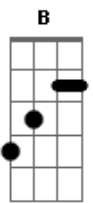

© ukulele-chords.com