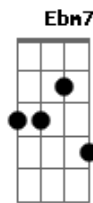

© ukulele-chords.com