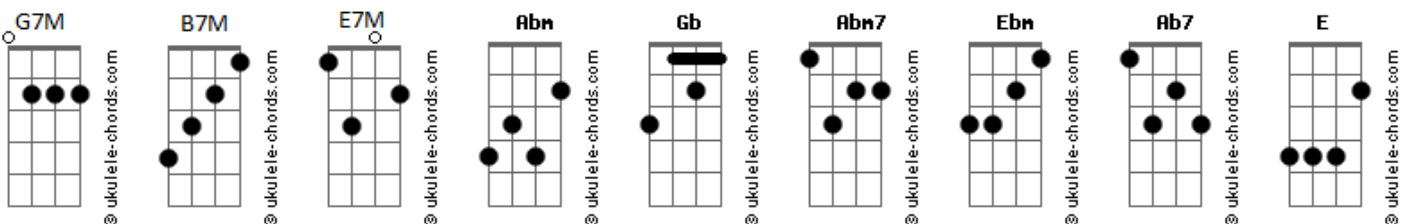

Stay
Abm7 Em7 Abm7
Please stay, girl

Abm7
I have no desires
Abm7
Until this burning fire

It's always a pleasure
Em7 A7 G7M
When i am making love with you
Dbm7

You're so fine
Abm7
Baby please stay with me
G7M Dbm7 Abm7
Oh, you're all need
Dbm7 Ebm7
Oh

Abm7 Dbm7 Ebm7
You keep my body yearning
Abm7 Em7
Can't get enough of you

You're the only woman
A B7M
The only one for me

Sexy lady
Em7
Say you'll always love me
A7 Abm7
Say you'll stay with me, oh girl
Dbm7 Abm7

(Say you'll stay with me...)

E7M Abm7
Ooh
Abm7
Give you all the love that
Abm7 E7M
You'll ever need, girl
Abm7 B7 Dbm7 Ebm7
Please stay, girl

Abm7
You've got that special something
Dbm7 Ebm7
(Special something, oh girl)
Abm7 Dbm7 Ebm7
That keeps my fire burning
Dbm7 Ebm7
I've got to tell the whole world
Bm7
Can't get enough of you

Dbm7
You're so fine
B7M
Baby, please
Abm7
(Stay... with me)

B7M
Stay with me
Bm7 Dbm7
Keep this fire burning, burning, baby
Gb4 Abm7
Please

(Stay with me)
Gb7 B7M Bm7 Dbm7
Hey..., stay.....,stay
B7M

(Stay... with me)
Abm7 Gb B7M
Please, stay... with me
Dbm7
All i want
Abm7
All i need

(Stay with me)
Gb B7M Bm7
All i care about... is you, baby

(You, baby)
Dbm7
Only you

(Only you)
B7M
Won't you show me?

(Stay with me)
Gb B Bm7
Show me that you care to stay

Dbm7
All i want
B Bm7
(Stay...with me...)

Acordes