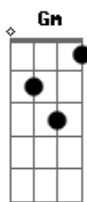

© ukulele-chords.com