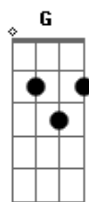

The Clovers - Devil Or Angel

tom:

Intro: Am G Gm C F
Oooohhh-ooohhh-ooohhh-ooohhh

[Primeira Parte]

F Dm Gm C
Devil or angel, I can't make up my mind
F Dm Gm C
which one you are I'd like to wake up and find
F Dm Gm C
devil or angel dear, whichever you are
F Bb F C
I miss you, I miss you, I mi-mi-mi-miss you

[Segunda Parte]

F Dm Gm C
Devil or angel please say you'll be mine
F Dm Gm C
Love me or leave me, I'll go out of my mind
F Dm Gm C
Devil or angel dear, whichever you are
F Bb F F7
I need you, I need you, I need you

[Refrão]

Bb F
You look like an angel...your smile is divine
G G7 C
but you keep me guessin'...will you ever be mine?

[Terceira Parte]

F Dm Gm C
Devil or angel please say you'll be mine
F Dm Gm C
Love me or leave me, I've made up my mind
F Dm Gm C
Devil or angel dear, whichever you are
F Bb F F7
I love you, I love you, I love you

(Dm7 Gm C F Bb C F Gm C F C)

[Quarta Parte]

F Dm Gm C
Devil or angel please say you'll be mine
F Dm Gm C
Love me or leave me, I've made up my mind
F Dm Gm C
Devil or angel dear, whichever you are
F Bb F
I love you, I love you, I love you

Acordes