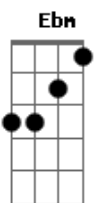

© ukulele-chords.com