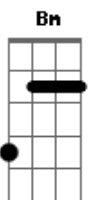

The Clash - Straight To Hell

Tom: **D**
Intro: Just these chords: **D** - - - - - **A G** - - - -
- - - -

Play the following riff throughout the song where you see the **D** to **G** chord sequence. Keep in mind that they change octaves with the different effects. Bring 'er down an octave and you have a lot of the bass line.

Go straight to hell boys

Acordes

© ukulele-chords.com

© ukulele-chords.com

© ukulele-chords.com

© ukulele-chords.com