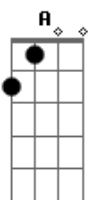

© ukulele-chords.com

© ukulele-chords.com