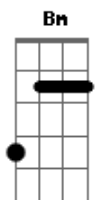

The Clash - Straight To Hell

Tom: **D**
Intro: Just these chords: **D** - - - - - **A G** - - - -
- - - -

Play the following riff throughout the song where you see the **D** to **G** chord sequence. Keep in mind that they change octaves with the different effects. Bring 'er down an octave and you have a lot of the bass line.

Go straight to hell boys

Acordes

© ukulele-chords.com

© ukulele-chords.com

© ukulele-chords.com

© ukulele-chords.com