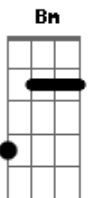

The Clash - Straight To Hell

Tom: **D**
Intro: Just these chords: **D** - - - - - **A G** - - - -
- - - -

Play the following riff throughout the song where you see the **D** to **G** chord sequence. Keep in mind that they change octaves with the different effects. Bring 'er down an octave and you have a lot of the bass line.

Go straight to hell boys

Acordes

© ukulele-chords.com

© ukulele-chords.com

© ukulele-chords.com

© ukulele-chords.com