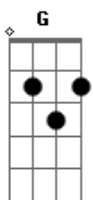

The Clash - Straight To Hell

Tom: **D**
Intro: Just these chords: **D** - - - - - **A G** - - - -
- - - -

Play the following riff throughout the song where you see the **D** to **G** chord sequence. Keep in mind that they change octaves with the different effects. Bring 'er down an octave and you have a lot of the bass line.

and/or

Then, for all of the **Bm** to **G** passages, use this for the lead:

Bm **G**
If you can play on the fiddle

Bm **G**
How's about a British jig and reel?

D
Speaking King's English in quotation

G
As railhead towns feel the steel mills rust

Go straight to hell boys

Acordes

© ukulele-chords.com

© ukulele-chords.com

© ukulele-chords.com

© ukulele-chords.com