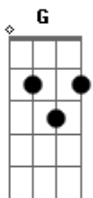

The Clash - Straight To Hell

Tom: **D**
Intro: Just these chords: **D** - - - - - **A G** - - - -
- - - -

Play the following riff throughout the song where you see the **D** to **G** chord sequence. Keep in mind that they change octaves with the different effects. Bring 'er down an octave and you have a lot of the bass line.

and/or

Then, for all of the **Bm** to **G** passages, use this for the lead:

Bm **G**
If you can play on the fiddle

Bm **G**
How's about a British jig and reel?

D
Speaking King's English in quotation

G
As railhead towns feel the steel mills rust

Go straight to hell boys

Acordes

© ukulele-chords.com

© ukulele-chords.com

© ukulele-chords.com

© ukulele-chords.com