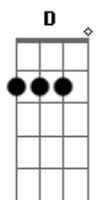

and/or

Then, for all of the **Bm** to **G** passages, use this for the lead:

Bm **G**
If you can play on the fiddle

Bm **G**
How's about a British jig and reel?

D
Speaking King's English in quotation

G
As railhead towns feel the steel mills rust

D
water froze in the

G
generation

Bm **G**
Clear as winter ice

Bm **G**
This is your paradise

D
There ain't no need for ya

G

There ain't no need for ya

D
Go straight to hell boys

G
Go straight to hell boys

Bm **G**
Y'wanna join in a chorus
Of the Amerasian blues?
When it's Christmas out in Ho Chi Minh City
Kiddie say poppa poppa poppa
San take me home
See me got photo photo
Photograph of you
Mamma Mamma Mamma-san
Of you and Mamma Mamma Mamma-san
Lemme tell ya 'bout your blood bamboo kid.
It ain't Coca-Cola it's rice.

Straight to hell
Oh Poppa-san
Please take me home
Oh Poppa-san
Everybody they wanna go home
So Mamma-san says

(Here is where you simply repeat th intro)
You wanna play mindcrazed banjo
On the druggydrag ragtime U.S.A.?
In Parkland International
Hah! Junkiedom U.S.A.
Where procaine proves the purest rock man groove
and rat poison
The volatile Molatov says-

Go straight to hell

Can you really cough it up loud and strong
The immigrants
They wanna sing all night long
It could be anywhere
Most likely could be any frontier
Any hemisphere
No man's land and there ain't no asylum here
King Solomon he never lived round here

Go straight to hell boys

Acordes

© ukulele-chords.com