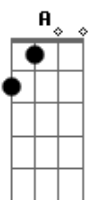

© ukulele-chords.com