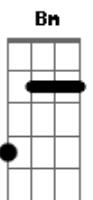

© ukulele-chords.com