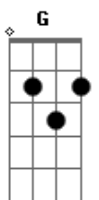

The Clash - Straight To Hell

Tom: **D**
Intro: Just these chords: **D** - - - - - **A G** - - - -
- - - -

Play the following riff throughout the song where you see the **D** to **G** chord sequence. Keep in mind that they change octaves with the different effects. Bring 'er down an octave and you have a lot of the bass line.

Go straight to hell boys

Acordes

© ukulele-chords.com

© ukulele-chords.com

© ukulele-chords.com

© ukulele-chords.com