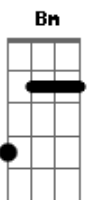

The Clash - Straight To Hell

Tom: **D**
Intro: Just these chords: **D** - - - - - **A G** - - - -
- - - -

Play the following riff throughout the song where you see the **D** to **G** chord sequence. Keep in mind that they change octaves with the different effects. Bring 'er down an octave and you have a lot of the bass line.

Go straight to hell boys

Acordes

© ukulele-chords.com

© ukulele-chords.com

© ukulele-chords.com

© ukulele-chords.com