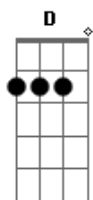

and/or

Then, for all of the **Bm** to **G** passages, use this for the lead:

Bm **G**
If you can play on the fiddle

Bm **G**
How's about a British jig and reel?

D
Speaking King's English in quotation

G
As railhead towns feel the steel mills rust

D
water froze in the

G
generation

Bm **G**
Clear as winter ice

Bm **G**
This is your paradise

D
There ain't no need for ya

G

There ain't no need for ya

D
Go straight to hell boys

G
Go straight to hell boys

Bm **G**
Y'wanna join in a chorus
Of the Amerasian blues?
When it's Christmas out in Ho Chi Minh City
Kiddie say poppa poppa poppa
San take me home
See me got photo photo
Photograph of you
Mamma Mamma Mamma-san
Of you and Mamma Mamma Mamma-san
Lemme tell ya 'bout your blood bamboo kid.
It ain't Coca-Cola it's rice.

Straight to hell
Oh Poppa-san
Please take me home
Oh Poppa-san
Everybody they wanna go home
So Mamma-san says

(Here is where you simply repeat th intro)
You wanna play mindcrazed banjo
On the druggydrag ragtime U.S.A.?
In Parkland International
Hah! Junkiedom U.S.A.
Where procaine proves the purest rock man groove
and rat poison
The volatile Molatov says-

Go straight to hell

Can you really cough it up loud and strong
The immigrants
They wanna sing all night long
It could be anywhere
Most likely could be any frontier
Any hemisphere
No man's land and there ain't no asylum here
King Solomon he never lived round here

Go straight to hell boys

Acordes