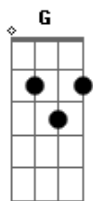

Should I stay or should I go now? **D G D**

(Yo me frio o lo sophlo)

If I go there will be trouble **G**

(Si me voy-va haber peligro)

And if I stay it will be double **F G**

(Si me quedo es doble)

So you gotta let me know **A**

(Me tienes que decir)

Should I stay or should I go? **D G D**

(Yo me frio o lo sophlo)

© ukulele-chords.com

© ukulele-chords.com

© ukulele-chords.com

© ukulele-chords.com