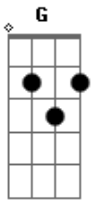

The Clash - One More Time

Tom: G

Tom :Em

Em D Em D
Must I get a witness? for all this misery
Em D Em D
There's no need to, brothers everybody can see
Em D
That its one more time in the ghetto you know
Em D
One more time if you please now
Em D
One more time to the dying man
Em D

They say one more time if you please

The old lady kicks karate
For just a little walk down the street
The little baby he knows kung fu
He tries it on those he meets
Cos its a one more time!

You don't need no silicone to calculate poverty
Watch when Watts town burns again
The bus goes to Montgomery

Cos it's a one more time in the ghetto
One more time if you please
One more time for the dying man
One more time to be free

Acordes

© ukulele-chords.com