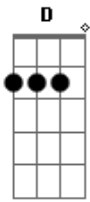

The Clash - One More Time

Tom: G

Tom :Em

Em D Em D
 Must I get a witness? for all this misery
Em D Em D
 There's no need to, brothers everybody can see
Em D
 That its one more time in the ghetto you know
Em D
 One more time if you please now
Em D
 One more time to the dying man
Em D

Cos it's a one more time in the ghetto
 One more time if you please
 One more time for the dying man
 One more time to be free

Acordes

© ukulele-chords.com

© ukulele-chords.com

© ukulele-chords.com