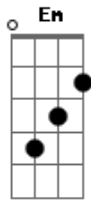

© ukulele-chords.com