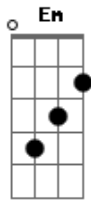

The Clash - One More Time

Tom: G

Tom :Em

Em D Em D
Must I get a witness? for all this misery
Em D Em D
There's no need to, brothers everybody can see
Em D
That its one more time in the ghetto you know
Em D
One more time if you please now
Em D
One more time to the dying man
Em D

They say one more time if you please

The old lady kicks karate
For just a little walk down the street
The little baby he knows kung fu
He tries it on those he meets
Cos its a one more time!

You don't need no silicone to calculate poverty
Watch when Watts town burns again
The bus goes to Montgomery

Cos it's a one more time in the ghetto
One more time if you please
One more time for the dying man
One more time to be free

Acordes

© ukulele-chords.com

© ukulele-chords.com

© ukulele-chords.com