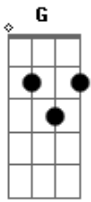

The Clash - One More Time

Tom: G

Tom :Em

Em D Em D
Must I get a witness? for all this misery
Em D Em D
There's no need to, brothers everybody can see
Em D
That its one more time in the ghetto you know
Em D
One more time if you please now
Em D
One more time to the dying man
Em D

They say one more time if you please

The old lady kicks karate
For just a little walk down the street
The little baby he knows kung fu
He tries it on those he meets
Cos its a one more time!

You don't need no silicone to calculate poverty
Watch when Watts town burns again
The bus goes to Montgomery

Cos it's a one more time in the ghetto
One more time if you please
One more time for the dying man
One more time to be free

Acordes

© ukulele-chords.com