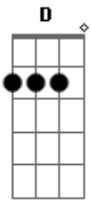

The Clash - One More Time

Tom: G

Tom :Em

Em D Em D
 Must I get a witness? for all this misery
 Em D Em D
 There's no need to, brothers everybody can see
 Em D
 That its one more time in the ghetto you know
 Em D
 One more time if you please now
 Em D
 One more time to the dying man
 Em D

Cos it's a one more time in the ghetto
 One more time if you please
 One more time for the dying man
 One more time to be free

Acordes

© ukulele-chords.com

© ukulele-chords.com

© ukulele-chords.com