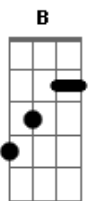

© ukulele-chords.com