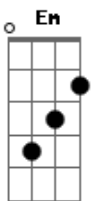

© ukulele-chords.com