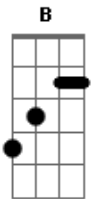

© ukulele-chords.com