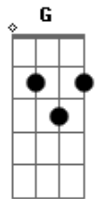

© ukulele-chords.com