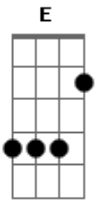

The Clash - Julie's in the Drug Squad

Tom: A

Tom :A

Intro: A D A D A D A D A
A

IT'S LUCY IN THE SKY AND ALL KINDS OF APPLE PIE
SHE GIGGLES AT THE SCREEN 'COS IT LOOKS SO GREEN

THERE'S CARPETS ON THE PAVEMENT
A

AND EVERYBODY'S HIGH (HI, MAN...)
BUT THERE'S SOMEONE LOOKING DOWN
FROM THAT MOUNTAIN SIDE
'COS JULIE'S BEEN WORKING FOR THE DRUG SQUAD

D
AND IT'S TEN YEARS FOR YOU
A

NINETEEN FOR YOU

D
AND YOU CAN GET OUT IN TWENTY-FIVE
A E A
THAT IS IF YOU'RE STILL ALIVE

GUMBO!

Acordes

© ukulele-chords.com

© ukulele-chords.com

© ukulele-chords.com

© ukulele-chords.com

© ukulele-chords.com

© ukulele-chords.com