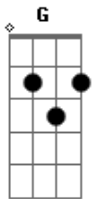

© ukulele-chords.com