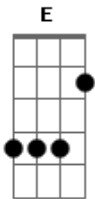

The Clash - Julie's in the Drug Squad

Tom: A

Tom :A

Intro: A D A D A D A D A

A

IT'S LUCY IN THE SKY AND ALL KINDS OF APPLE PIE
SHE GIGGLES AT THE SCREEN 'COS IT LOOKS SO GREEN

D

THERE'S CARPETS ON THE PAVEMENT

AND THEY DIDN'T HALT THE PULL

TILL THE CELLS WERE ALL FULL

'COS JULIE WAS WORKING FOR THE DRUG SQUAD

THEY PUT HIM IN A CELL, THEY SAID YOU WAIT HERE

YOU'VE GOT THE TIME TO COUNT ALL OF YOUR HAIR

YOU'VE GOT FIFTEEN YEARS

A MIGHTY LONG TIME

YOU COULD HAVE BEEN A PHYSICIST

BUT NOW YOUR NAME IS ON THE MAILBAG LIST

JULIE'S BEEN WORKING FOR THE DRUG SQUAD

GUMBO!

Acordes

© ukulele-chords.com

© ukulele-chords.com