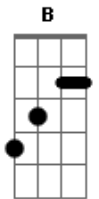

© ukulele-chords.com