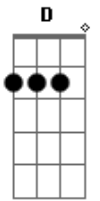

© ukulele-chords.com