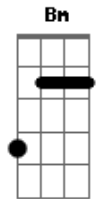

© ukulele-chords.com