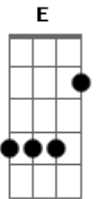

© ukulele-chords.com