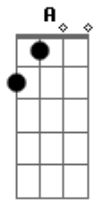

The Clash - Julie's in the Drug Squad

Tom: A

Tom :A

Intro: A D A D A D A D A
A

IT'S LUCY IN THE SKY AND ALL KINDS OF APPLE PIE
SHE GIGGLES AT THE SCREEN 'COS IT LOOKS SO GREEN

THERE'S CARPETS ON THE PAVEMENT
A

AND FEATHERS IN HER EYE
E Bm D
BUT SOONER OR LATER, HER NEW FRIENDS WILL REALISE
A

THAT JULIE'S BEEN WORKING FOR THE DRUG SQUAD

WELL IT SEEMED LIKE A DREAM, TOO GOOD TO BE TRUE
STASH IT IN THE BANK WHILE THE TABLETS GROW HIGH
IN THEIR MILLIONS

AND EVERYBODY'S HIGH (HI, MAN...)
BUT THERE'S SOMEONE LOOKING DOWN
FROM THAT MOUNTAIN SIDE
'COS JULIE'S BEEN WORKING FOR THE DRUG SQUAD

D
AND IT'S TEN YEARS FOR YOU
A

NINETEEN FOR YOU

D
AND YOU CAN GET OUT IN TWENTY-FIVE
A E A
THAT IS IF YOU'RE STILL ALIVE

(Bridge) D A E D A
AN' THEN THERE CAME THE NIGHT OF THE GREATEST
EVER RAID
THEY ARRESTED EVERY DRUG THAT HAD EVER BEEN
MADE

THEY TOOK EIGHTY-TWO LAWS
THROUGH EIGHTY-TWO DOORS
AND THEY DIDN'T HALT THE PULL
TILL THE CELLS WERE ALL FULL
'COS JULIE WAS WORKING FOR THE DRUG SQUAD

THEY PUT HIM IN A CELL, THEY SAID YOU WAIT HERE
YOU'VE GOT THE TIME TO COUNT ALL OF YOUR HAIR
YOU'VE GOT FIFTEEN YEARS
A MIGHTY LONG TIME
YOU COULD HAVE BEEN A PHYSICIST
BUT NOW YOUR NAME IS ON THE MAILBAG LIST
JULIE'S BEEN WORKING FOR THE DRUG SQUAD

GUMBO!

Acordes

© ukulele-chords.com