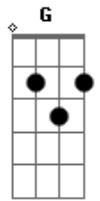

The Clash - Julie's in the Drug Squad

Tom: A

Tom :A

Intro: A D A D A D A D A
A

IT'S LUCY IN THE SKY AND ALL KINDS OF APPLE PIE
SHE GIGGLES AT THE SCREEN 'COS IT LOOKS SO GREEN

THERE'S CARPETS ON THE PAVEMENT
A

GUMBO!

Acordes

© ukulele-chords.com

© ukulele-chords.com

© ukulele-chords.com

© ukulele-chords.com

© ukulele-chords.com

© ukulele-chords.com