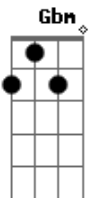

© ukulele-chords.com