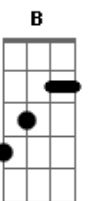

© ukulele-chords.com