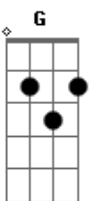

© ukulele-chords.com