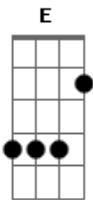

© ukulele-chords.com