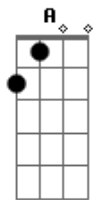

//Here is the old version of the solo
Gbm E B A
D A Bm G
Hey Groovy!

/nd of old Version of solo
[chords under solo as chorus - 3X E, 1X B#m]
[repeat n times]
[solo diddle E & B & G strings in key of E - try to start near 12th fr, end near 9th fr G string... YMMV]
B #m
[Second version of solo]
Play this on acoustic. Just listen to the song to sus out the tempo of the solo. It's pretty fun to play.

too sure about. If anyone can suggest a more acurate riff that would be good.

[as verse 1]
The intake is on the uptake,
the acceleration's pretty grim.
I can remember his first appearance,
now look what's happened to him.
They put him in a dog suit,
like nineteen sixty four.
King of early evening ITV,
"Groovy times forever more."
[as chorus]
Groo-oo-vy times,
Groo-oo-vy times,
Groo-oo-vy times.
[repeat till fade]

Acordes

© ukulele-chords.com