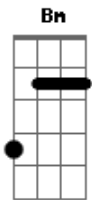

© ukulele-chords.com