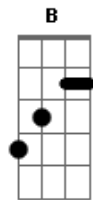

© ukulele-chords.com