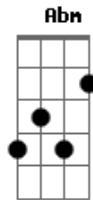

© ukulele-chords.com