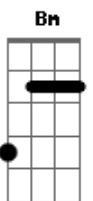

© ukulele-chords.com