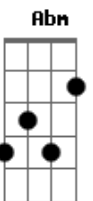

© ukulele-chords.com