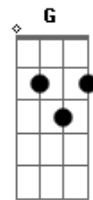

© ukulele-chords.com