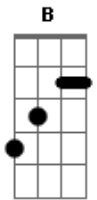

© ukulele-chords.com