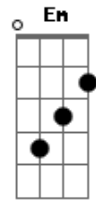

© ukulele-chords.com