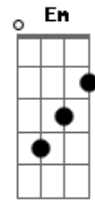

© ukulele-chords.com