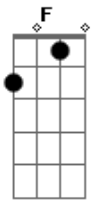

The Clash - City Of The Dead

Tom: F
Intro: {Play 3 times}

G F
THIS IS THE CITY OF THE DEAD

AS WE LIE SIDE BY SIDE IN BED
G F
I'D DO SOMETHING ELSE INSTEAD

BUT IT IS THE CITY OF THE DEAD

C G
WE WENT OUT KICKIN' AROUND
F C
BUT YOU GOT DRUNK AN' FALLEN DOWN
C B
AN' I WISHED I COULD BE LIKE YOU
A G
WITH THE SOHO RIVER DRINKING ME DOWN

(so on and so forth. I'm not sure about the ending horn bit, but i it is just a rendition on the intro riff, perhaps ending with

Old version of tab

G F
THIS IS THE CITY OF THE DEAD
C G
AS WE LIE SIDE BY SIDE IN BED
G F
I'D DO SOMETHING ELSE INSTEAD
C G
BUT IT IS THE CITY OF THE DEAD

C G
WE WENT OUT KICKIN' AROUND
F C
BUT YOU GOT DRUNK AN' FALLEN DOWN
C Em
AN' I WISHED I COULD BE LIKE YOU
F Em G
WITH THE SOHO RIVER DRINKING ME DOWN
IN THE CITY OF THE DEAD
FALL IN LOVE AN' FALL IN BED
IT WASN'T ANYTHING YOU SAID
EXCEPT I KNOW WE BOTH LIE DEAD
DON'T YOU KNOW WHERE TO COP
THAT'S WHAT NEW YORK JOHNNY SAID
YOU SHOULD GET TO KNOW YOUR TOWN
JUST LIKE I KNOW MINE
WHILE ALL THE WINDOWS STARE AHEAD
AN' THE STREETS ARE FILLED WITH DREAD
EVERY NATION IN THE WORLD
SLINKS THROUGH THE ALLEY AFTER GIRLS
WHAT WE WEAR IS DANGEROUS GEAR
IT'LL GET YOU PICKED ON ANYWHERE
THOUGH WE GET BEAT UP WE DON'T CARE
AT LEAST IT LIVENS UP THE AIR
BUT SOMEDAYS WE HIDE INSIDE
ALL COURAGE GONE AND PARALYSED
SNIFF THAT WIND OF UGLY TENSION
F Em G
TODAY THE JERKS HAVE GOT AGGRESSION
G
IT IS THE CITY OF THE DEAD
JOHNNY THUNDERS

Acordes

© ukulele-chords.com