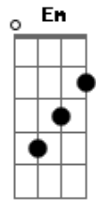

© ukulele-chords.com