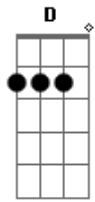

© ukulele-chords.com