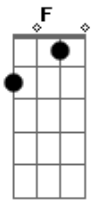

The Clash - City Of The Dead

Tom: F
Intro: {Play 3 times}

G F
THIS IS THE CITY OF THE DEAD

AS WE LIE SIDE BY SIDE IN BED
G F
I'D DO SOMETHING ELSE INSTEAD

BUT IT IS THE CITY OF THE DEAD

C G
WE WENT OUT KICKIN' AROUND
F C
BUT YOU GOT DRUNK AN' FALLEN DOWN
C B
AN' I WISHED I COULD BE LIKE YOU
A G
WITH THE SOHO RIVER DRINKING ME DOWN
(so on and so forth. I'm not sure about the ending horn bit, but i it is just a rendition on the intro riff, perhaps ending with

Old version of tab

G F
THIS IS THE CITY OF THE DEAD
C G
AS WE LIE SIDE BY SIDE IN BED
G F
I'D DO SOMETHING ELSE INSTEAD
C G
BUT IT IS THE CITY OF THE DEAD

C G
WE WENT OUT KICKIN' AROUND
F C
BUT YOU GOT DRUNK AN' FALLEN DOWN
C Em
AN' I WISHED I COULD BE LIKE YOU
F Em G
WITH THE SOHO RIVER DRINKING ME DOWN
IN THE CITY OF THE DEAD
FALL IN LOVE AN' FALL IN BED
IT WASN'T ANYTHING YOU SAID
EXCEPT I KNOW WE BOTH LIE DEAD
DON'T YOU KNOW WHERE TO COP
THAT'S WHAT NEW YORK JOHNNY SAID
YOU SHOULD GET TO KNOW YOUR TOWN
JUST LIKE I KNOW MINE
WHILE ALL THE WINDOWS STARE AHEAD
AN' THE STREETS ARE FILLED WITH DREAD
EVERY NATION IN THE WORLD
SLINKS THROUGH THE ALLEY AFTER GIRLS
WHAT WE WEAR IS DANGEROUS GEAR
IT'LL GET YOU PICKED ON ANYWHERE
THOUGH WE GET BEAT UP WE DON'T CARE
AT LEAST IT LIVENS UP THE AIR
BUT SOMEDAYS WE HIDE INSIDE
ALL COURAGE GONE AND PARALYSED
SNIFF THAT WIND OF UGLY TENSION
F Em G
TODAY THE JERKS HAVE GOT AGGRESSION
G
IT IS THE CITY OF THE DEAD
JOHNNY THUNDERS

Acordes

© ukulele-chords.com