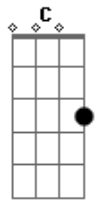

© ukulele-chords.com