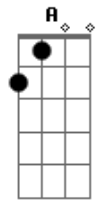

© ukulele-chords.com