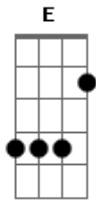

© ukulele-chords.com