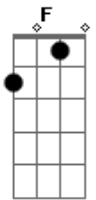

The Clash - City Of The Dead

Tom: F
Intro: {Play 3 times}

G F
THIS IS THE CITY OF THE DEAD

AS WE LIE SIDE BY SIDE IN BED
G F
I'D DO SOMETHING ELSE INSTEAD

BUT IT IS THE CITY OF THE DEAD

C G
WE WENT OUT KICKIN' AROUND
F C
BUT YOU GOT DRUNK AN' FALLEN DOWN
C B
AN' I WISHED I COULD BE LIKE YOU

A G
WITH THE SOHO RIVER DRINKING ME DOWN

(so on and so forth. I'm not sure about the ending horn bit, but i it is just a rendition on the intro riff, perhaps ending with

Old version of tab

G F
THIS IS THE CITY OF THE DEAD

C G
AS WE LIE SIDE BY SIDE IN BED

G F
I'D DO SOMETHING ELSE INSTEAD

C G
BUT IT IS THE CITY OF THE DEAD

C G
WE WENT OUT KICKIN' AROUND

F C
BUT YOU GOT DRUNK AN' FALLEN DOWN

C Em
AN' I WISHED I COULD BE LIKE YOU

F Em G
WITH THE SOHO RIVER DRINKING ME DOWN

IN THE CITY OF THE DEAD

FALL IN LOVE AN' FALL IN BED
IT WASN'T ANYTHING YOU SAID

EXCEPT I KNOW WE BOTH LIE DEAD
DON'T YOU KNOW WHERE TO COP

THAT'S WHAT NEW YORK JOHNNY SAID
YOU SHOULD GET TO KNOW YOUR TOWN

JUST LIKE I KNOW MINE
WHILE ALL THE WINDOWS STARE AHEAD

AN' THE STREETS ARE FILLED WITH DREAD
EVERY NATION IN THE WORLD

SLINKS THROUGH THE ALLEY AFTER GIRLS
WHAT WE WEAR IS DANGEROUS GEAR

IT'LL GET YOU PICKED ON ANYWHERE
THOUGH WE GET BEAT UP WE DON'T CARE

AT LEAST IT LIVENS UP THE AIR
BUT SOMEDAYS WE HIDE INSIDE

ALL COURAGE GONE AND PARALYSED
SNIFF THAT WIND OF UGLY TENSION

F Em G
TODAY THE JERKS HAVE GOT AGGRESSION

G
IT IS THE CITY OF THE DEAD
JOHNNY THUNDERS

Acordes

© ukulele-chords.com