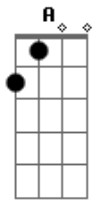

© ukulele-chords.com