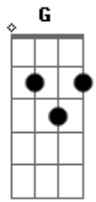

© ukulele-chords.com