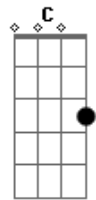

© ukulele-chords.com