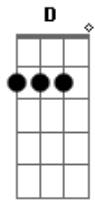

© ukulele-chords.com