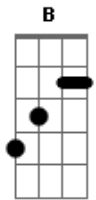

© ukulele-chords.com