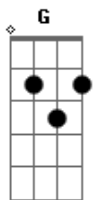

G A
Facing the cameras

A
He suffered the first

CHORUS

A
All live heart attack

G D7 A
Oh you've caught an even atom tan
Verse2

The motor-cyanide
Cyanide suicide

He finally found the
Brick wall in his life

Shining up his engine
He dressed right up for it

CHORUS

Verse3

But it isn't so easy
So easy for lovers

Chained in love

Stained at the top of the tower
The pink hearse is leaving

At funeral speed
Driving your heart

Away with the flowers
All night I waited

I waited for a horseman
His ever faithful

His Indian friend
I'm not the only one

Of the caped crusader fan club
Watching the sky

For mankind's friend
CHORUS

A7

Calamine

A7 (fading out)

Acordes

ukulele-chords.com