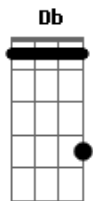

© ukulele-chords.com

© ukulele-chords.com