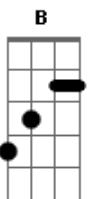

© ukulele-chords.com