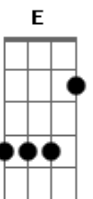

© ukulele-chords.com