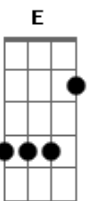

© ukulele-chords.com