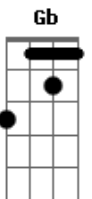

© ukulele-chords.com