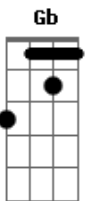

© ukulele-chords.com