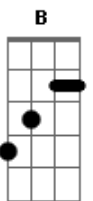

© ukulele-chords.com