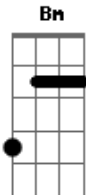

© ukulele-chords.com