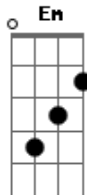

© ukulele-chords.com