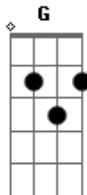

The Clash At Demonhead - Black Sheep

Tom: G

[Primeira Parte]

Em G
Hello again, friend of a friend I knew you when
Em G
Our common goal was waiting for the world to end
Em G
Now that the truth is just a rule that you can bend
Em
You crack the whip, Shape-shift and trick
G
The past again

[Refrão]

I'll send you my love on a wire G Bm
Em Bm
Lift you up every time
G Bm
Everyone, ooh
Em Bm
Pulls away, ooh
G
From you
G Bm
Ooh oooooh
Em G
You ooh oooooh

[Segunda Parte]

Em G
Got balls of steel, got an automobile for a minimum wage
Em G
Got real estate, I'm buying it all up in outer space
Em G
Now that the truth is just a rule that you can bend
Em
You crack the whip, shape-shift and trick
G
The past again

[Refrão]

I'll send you my love on a wire G Bm
Em Bm
Lift you up every time
G Bm
Everyone, ooh
Em Bm
Pulls away, ooh
G Bm
It's a mechanical bull at number one
Em Bm
You'll take a ride from anyone
G Bm
Everyone wants a ride
Em Bm
Pulls away, ooh
G
From you-ou

Acordes