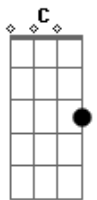

The Chess - Angels Eyes

tom:

D

What can I say to you now ?

E G C
Hey baby if you know this somehow

E C D
Don't look back now, just try to see

G
Remember when I looked myself on your eyes

G E D
And all that I saw was a beautiful sky

C
Our love erases the fears and lies

G
I guess we can eternalize it

D
You're my Angel Eyes

E C D
What can I say to you now ?

G Gb
Hey baby if you know this somehow

E C D
Don't look back now, just try to see

E C D
So, what can we do with this, now ?

E G Gb
Just sit here, girl, and I'll tell you how

E C D
We should be flying now, the world is ours

[Final] **E C D G**
Gb E C D

Acordes

© ukulele-chords.com

© ukulele-chords.com