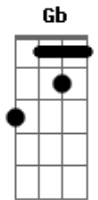

© ukulele-chords.com