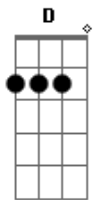

G
It's been one year since I'm knocking on your door

And I still can knock some more

There so many things that I would say

E D G
Angels eyes won't you take me away ?

E C D
What can I say to you now ?

G Gb
Hey baby if you know this somehow

E C D
Don't look back now, just try to see

E C D
So, what can we do with this, now ?

E G Gb
Just sit here, girl, and I'll tell you how

E C D
We should be flying now, the world is ours

[Solo] **E C D G**
Gb E C D
E C D G
Gb E C D

E
Our love makes the sunshine

C
Our love erases the fears and lies

G
I guess we can eternalize it

D
You're my Angel Eyes

E C D
What can I say to you now ?

G Gb
Hey baby if you know this somehow

E C D
Don't look back now, just try to see

E C D
So, what can we do with this, now ?

E G Gb
Just sit here, girl, and I'll tell you how

E C D
We should be flying now, the world is ours

[Final] **E C D G**
Gb E C D

Acordes

© ukulele-chords.com