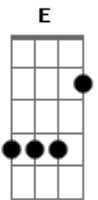

The Chess - Angels Eyes

tom:

D

What can I say to you now ?

E G C
Hey baby if you know this somehow

E C D
Don't look back now, just try to see

G
Remember when I looked myself on your eyes

G E D
And all that I saw was a beautiful sky

E D G
Angels eyes won't you take me away ?

E C D
What can I say to you now ?

G Gb
Hey baby if you know this somehow

E C D
Don't look back now, just try to see

E C D
So, what can we do with this, now ?

E G Gb
Just sit here, girl, and I'll tell you how

C
Our love erases the fears and lies

G
I guess we can eternalize it

D
You're my Angel Eyes

E C D
What can I say to you now ?

G Gb
Hey baby if you know this somehow

E C D
Don't look back now, just try to see

E C D
So, what can we do with this, now ?

E G Gb
Just sit here, girl, and I'll tell you how

E C D
We should be flying now, the world is ours

[Final] **E C D G**
Gb E C D

Acordes

© ukulele-chords.com

© ukulele-chords.com