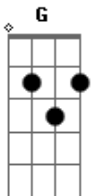

The Chemical Brothers - Wide Open

tom:

Intro: C G D Em
C G D Em

I'm wide open
D Em
I'm wide open
C
(I'm wide open)

One day just gonna see me
G
Look back and forth from the ceiling

(I'm wide open)
D
Some day love's gonna hurt me
Em
Turn back and soon I'll believe it

(C G D Em)

C
Slow me down

G
It's getting away from me

D
It's getting away from me

Em
It's getting away from me

C
Slow me down

G
It's getting away from me

D
It's getting away from me

Em
It's getting away from me

(C G D Em)

C
I'm wide open

(G D Em)

C
I'm wide open

(G D Em)
(C G D Em)

C
Slow me down

G
It's getting away from me

D
It's getting away from me

Em
It's getting away from me

[Final] C G D Em
C G D Em

C
I'm wide open
G
But don't I please you anymore?

D
You're slipping away from me

Em
You're drifting away from me

C
I'm wide open

G
But don't I please you anymore?

D
You're slipping away from me

Em
You're slipping away from me

C
Slow me down

G
It's getting away from me

D
It's getting away from me

Em
It's getting away from me

C
Slow me down

G
It's getting away from me

D
It's getting away from me

Em
It's getting away from me

(C G D Em)

C
I'm wide open

G
But I couldn't see it anymore

D
You're drifting away from me

Em
You're slipping away from me

C G
I'm wide open

Acordes

© ukulele-chords.com