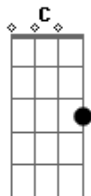

© ukulele-chords.com