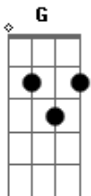

The Chemical Brothers - Wide Open

tom:

Intro: C G D Em
C G D Em

I'm wide open
D Em
I'm wide open
C
(I'm wide open)

One day just gonna see me
G
Look back and forth from the ceiling

(I'm wide open)
D
Some day love's gonna hurt me
Em
Turn back and soon I'll believe it

(C G D Em)

C
Slow me down

G
It's getting away from me

D
It's getting away from me

Em
It's getting away from me

C
Slow me down

G
It's getting away from me

D
It's getting away from me

Em
It's getting away from me

(C G D Em)

C
I'm wide open

(G D Em)

C
I'm wide open

(G D Em)
(C G D Em)

C
Slow me down

G
It's getting away from me

D
It's getting away from me

Em
It's getting away from me

[Final] C G D Em
C G D Em

C
I'm wide open

G
But don't I please you anymore?

D
You're slipping away from me

Em
You're drifting away from me

C
I'm wide open

G
But don't I please you anymore?

D
You're slipping away from me

Em
You're slipping away from me

C
Slow me down

G
It's getting away from me

D
It's getting away from me

Em
It's getting away from me

C
Slow me down

G
It's getting away from me

D
It's getting away from me

Em
It's getting away from me

(C G D Em)

C
I'm wide open

G
But I couldn't see it anymore

D
You're drifting away from me

Em
You're slipping away from me

C G
I'm wide open

Acordes

© ukulele-chords.com