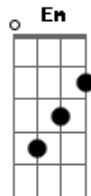

© ukulele-chords.com