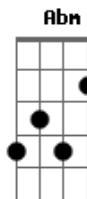

© ukulele-chords.com