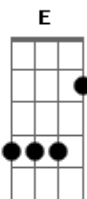

© ukulele-chords.com