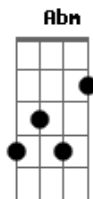

© ukulele-chords.com