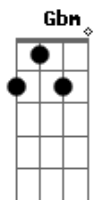

The Cat Empire - Qué Será Ahora

tom:

Capostrate na 2ª casa Gbm (forma dos acordes no tom de Em)

Intro: Em

[Primeira Parte]

Em D G
Can I have a piece of your mind?
G D Am
If you do well I'll give you mine
C D
As I wait, In hace tiempo hace
Em D G
Cos now I'm just caught in a bind
G D Am
Living in a lost piece of time
C D
And time aches, so can you tell me now?

[Refrão]

Em C G D
Ese no es, ese no es el camino?
Em C G D
Ese no es, ese no es el camino?
Em C G D
Ese no es, ese no es el camino?
Em C G
Oh oh oh oh que sera
D Em
Que sera ahora?

[Segunda Parte]

Em D G
Have you ever left your one behind?
G D Am
Have you ever drifted off line?
C D Em
All them burning embers of gone Decembers I see
D G
Have you ever lost the light in your eyes?
G D Am
Looking for dead things that shine?
C D
Them I've seen, So can you tell me now?

[Refrão]

Em C G D
Ese no es, ese no es el camino?
Em C G D

Ese no es, ese no es el camino?
Em C G D
Ese no es, ese no es el camino?
Em C G
Oh oh oh oh que sera
D
Que sera ahora?
Em C G
Oh oh oh oh que sera
G D
Que sera ahora?
G D
Que sera ahora?

(Em C G D)
(Em C)

[Ponte]

Em C
Well I fell in love with fire
G D
But they buried me in butterflies
Em C G D
Ooh, Ooh, Ooh, Ooh
Em C
Just another clash of conscience
G D
But it has no form of substance to it
Em C G D
Ooh, Ooh, Ooh, Ooh

[Refrão]

Em C G D
Ese no es, ese no es el camino?
Em C G D
Ese no es, ese no es el camino?
Em C G D
Ese no es, ese no es el camino?
Em C G
Oh oh oh oh que sera
D
Que sera ahora?

[Final] Em C G D
Em C G D
Em C G D
Em C G D
Em C G D
Em C G D
Em C G D
Em C G D

Acordes

© ukulele-chords.com