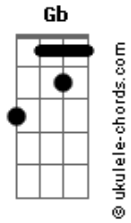

The Calling - Stigmatized Intro

Tom: **Gb**
Intro: and verse
tuning: 1/2 step down

The strumming pattern is pretty easy you should be able to pick it up.

Acordes

Chorus

The last chord might be wrong I'm not sure.

That's all I could figure out so if anybody has the rest or any comments or corrections email me at .