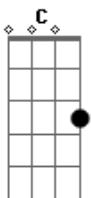

The Cadillac Three - Drunk Like You

tom:

Intro: Dm F C G
 Dm F C G

[Primeira Parte]

Dm F
Sitting at the bar with a shot an' a cold
 C G
Beer, neither one's doing the job
 Dm F
In through the swinging door, straight to
 C G
The dance floor, intoxicating, there you
Are
 Dm F C
Addiction is a crazy thing, Oh, what you
 G
Do to me

[Refrão]

Dm
Nothing gets me drunk like you, even
 F C
Whiskey can't do what you do when you
 G
Kiss me that way
 Dm F
That black label lipstick, 90 proof hits
 C G
Quick top shelf tangled in my veins
 Dm F
It's dangerous, I want to drink you on up
 Am G
Can't get enough, keep filling up my cup
 Dm F
Nothing gets me drunk like you
 C G
Nothing gets me drunk like you, yeah
(Dm F C G)

[Segunda Parte]

Dm F
Girl, you make a fellow want to tie one on
 C G
I'm talking dizzy tangled up in the sheets
 Dm F
Sip, sip, sip you, baby, ?til you're gone
 C G
And then hang over all over me, Hang
Over all over me

[Refrão]

Acordes

© ukulele-chords.com