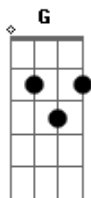

# The Cadillac Three - Drunk Like You

tom:

Intro: Dm F C G  
Dm F C G

[Primeira Parte]

Dm F  
Sitting at the bar with a shot an' a cold  
C G  
Beer, neither one's doing the job  
Dm F  
In through the swinging door, straight to  
C G  
The dance floor, intoxicating, there you  
Are  
Dm F C  
Addiction is a crazy thing, Oh, what you  
G  
Do to me

## Acordes

© ukulele-chords.com

© ukulele-chords.com

© ukulele-chords.com

© ukulele-chords.com

© ukulele-chords.com

Dm  
Nothing gets me drunk like you, even  
F C  
Whiskey can't do what you do when you  
G  
Kiss me that way  
Dm F  
That black label lipstick, 90 proof hits  
C G  
Quick top shelf tangled in my veins  
Dm F  
It's dangerous, I want to drink you on up  
Am G  
Can't get enough, keep filling up my cup  
Dm F  
Nothing gets me drunk like you  
C G  
Nothing gets me drunk like you, yeah  
( F G F G )