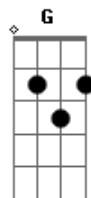

# The Cadillac Three - Drunk Like You

tom:

Intro:  $Dm$   $F$   $C$   $G$   
 $Dm$   $F$   $C$   $G$

[Primeira Parte]

$Dm$   $F$   
 Sitting at the bar with a shot an' a cold  
 $C$   $G$   
 Beer, neither one's doing the job  
 $Dm$   $F$   
 In through the swinging door, straight to  
 $C$   $G$   
 The dance floor, intoxicating, there you  
 Are  
 $Dm$   $F$   $C$   
 Addiction is a crazy thing, Oh, what you  
 $G$   
 Do to me

## Acordes

© ukulele-chords.com

© ukulele-chords.com

© ukulele-chords.com

© ukulele-chords.com

© ukulele-chords.com

$Dm$   
 Nothing gets me drunk like you, even  
 $F$   $C$   
 Whiskey can't do what you do when you  
 $G$   
 Kiss me that way  
 $Dm$   $F$   
 That black label lipstick, 90 proof hits  
 $C$   $G$   
 Quick top shelf tangled in my veins  
 $Dm$   $F$   
 It's dangerous, I want to drink you on up  
 $Am$   $G$   
 Can't get enough, keep filling up my cup  
 $Dm$   $F$   
 Nothing gets me drunk like you  
 $C$   $G$   
 Nothing gets me drunk like you, yeah  
 (  $F$   $G$   $F$   $G$  )