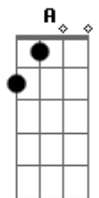

The Brobecks - Die Alone

Tom: E
Intro: E Ab Gbm B E Ab Gbm B Gbm B E

A B E
Can I die away from you?
A B E
What you do, it isn't ordinary too.
A B E
There's nothing to do, but lie.
A
I guess I'll die, guess I'll die
B E
alone-ly guy

A
That I'll soon get my rest and die
E B
a lonely
E
guy

Acordes

© ukulele-chords.com

© ukulele-chords.com

© ukulele-chords.com

© ukulele-chords.com

© ukulele-chords.com