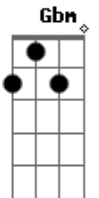

The Brobecks - Die Alone

Tom: E
Intro: E Ab Gbm B E Ab Gbm B Gbm B E

A B E
Can I die away from you?
A B E
What you do, it isn't ordinary too.
A B E
There's nothing to do, but lie.
A
I guess I'll die, guess I'll die
B E
alone-ly guy

A
That I'll soon get my rest and die
E B
a lonely
E
guy

Acordes

© ukulele-chords.com

© ukulele-chords.com

© ukulele-chords.com

© ukulele-chords.com

© ukulele-chords.com