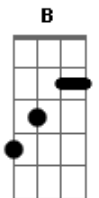

The Brobecks - Die Alone

Tom: E
Intro: E Ab Gbm B E Ab Gbm B Gbm B E

A B E
Can I die away from you?
A B E
What you do, it isn't ordinary too.
A B E
There's nothing to do, but lie.
A
I guess I'll die, guess I'll die
B E
alone-ly guy

(A B E A B E)

A B E
What you got is what I need.
A B E
No sympathy will you ever get from me.

A B E
There's nothing to do, but lie.

A
I guess I'll die, guess I'll die
B E
alone-ly guy

A B
Guess I'll die alone
A B
Guess I'll die a lonely
A B E
Guess I'll die a lonely guy

(A B E A B E)

A B E
Can I die away from you?

A
Woah oh oh oh Watch what you do
B E
it isn't ordinary too
Oh, three
A B
There's nothing to do, but lie
E
Woah oh oh oh
A
I guess I'll die, guess I'll die
B E
alone-ly guy

A
That I'll soon get my rest and die
E B
a lonely
E
guy

Acordes

© ukulele-chords.com

© ukulele-chords.com

© ukulele-chords.com

© ukulele-chords.com

© ukulele-chords.com