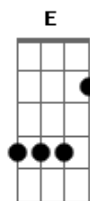

© ukulele-chords.com