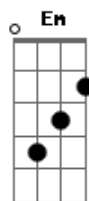

© ukulele-chords.com