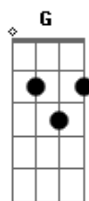

© ukulele-chords.com