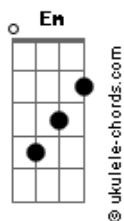

The Breeders - Do You Love Me Now

tom:
Em

Do YOU LOVE ME NOW - THE BREEDERS

Intro:

^D Do you think of me like I ^A dream of you? ^{G C A}
^{D C D} Do you wish you were here like I wish I was ^A with you?
^{B Db D} You loved me before, do you love me now? ^{A G C A}

^A Does love ever end when two hearts have ^{G C A} torn away
^{D C D} Or does it go on and beat strong ^A anyway?

Acordes

^{B Db D} You loved me before, do you love me now? ^{A G C A}

(Bridge)

^D Come back to me right now ^C
^D Come on, come on, come back to me right now ^{C G}

(Solo over verse chords, probably same notes as intro)

(Bridge)

^{B Db D} You loved me before, do you love me now?
^D Come back to me right now ^C
^D Come on, come on, come back to me right now ^{C G}

^{B Db D} You loved me before, do you love me now? ^A