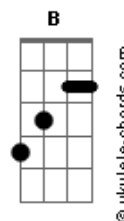

The Breeders - Do You Love Me Now

tom:
Em

Do YOU LOVE ME NOW - THE BREEDERS

Intro:

^D Do you think of me like I ^A dream of you? ^{G C A}
^{D C D} Do you wish you were here like I wish I was ^A with you?
^{B Db D} You loved me before, do you love me now? ^{A G C A}

^A Does love ever end when two hearts have ^{G C A} torn away
^{D C D} Or does it go on and beat strong ^A anyway?

Acordes

^{B Db D} You loved me before, do you love me now? ^{A G C A}

(Bridge)

^D Come back to me right now ^C
^D Come on, come on, come back to me right now ^{C G}

(Solo over verse chords, probably same notes as intro)

(Bridge)

^{B Db D} You loved me before, do you love me now?
^D Come back to me right now ^C
^D Come on, come on, come back to me right now ^{C G}

^{B Db D} You loved me before, do you love me now? ^A