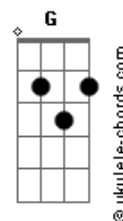

The Breeders - Do You Love Me Now

tom:
Em

Do YOU LOVE ME NOW - THE BREEDERS

Intro:

^D Do you think of me like I ^A dream of you? ^{G C A}
^{D C D} Do you wish you were here like I wish I was ^A with you?
^{B Db D} You loved me before, do you love me now? ^{A G C A}

^A Does love ever end when two hearts have ^{G C A} torn away
^{D C D} Or does it go on and beat strong ^A anyway?

Acordes

^{B Db D} You loved me before, do you love me now? ^{A G C A}

(Bridge)

^D Come back to me right now ^C
^D Come on, come on, come back to me right now ^{C G}

(Solo over verse chords, probably same notes as intro)

(Bridge)

^{B Db D} You loved me before, do you love me now?
^D Come back to me right now ^C
^D Come on, come on, come back to me right now ^{C G}

^{B Db D} You loved me before, do you love me now? ^A