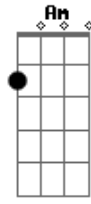

© ukulele-chords.com