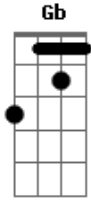

© ukulele-chords.com