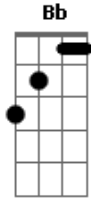

© ukulele-chords.com