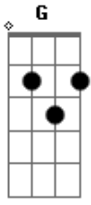

The Blue Dawns - Always The Same

Tom: **G**

RIF **F** 2

RIF **F** 1

Acordes

© ukulele-chords.com

© ukulele-chords.com