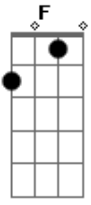

The Blue Dawns - Always The Same

Tom: **G**

RIF **F** 2

RIF **F** 1

Acordes

© ukulele-chords.com

© ukulele-chords.com