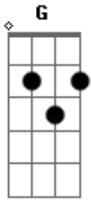

The Blue Dawns - Always The Same

Tom: G

RIF 2

RIF 1

Acordes

© ukulele-chords.com