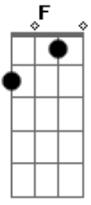

© ukulele-chords.com