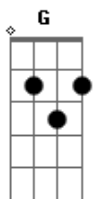

tom:

Intro: Gm F C Eb

Gm
Baby I?m bleeding
F
Out in the dark a young star is fading
Eb
You like it like that?

Gm
Rivers are flooding
F
Bridges shall fall
C
I?m barely standing
Eb
Up

Gm
Believe in yourself and do it
F
Trust yourself ?n do it
C
Believe in yourself and do it
Eb
So do it right now

Gm
Believe it or not I feel lonely
F
Give me a shot I?m still learning
C
Believe it or not I?m feeling lonely right now
Eb
Gm
Believe it or not I feel empty
F
All these things I?ve got

Just got me wondering
C
Ain?t that a lot?
Eb
I?m feeling lonely right now

Gm
Baby I?m bleeding
F
Out in the cold a lone heart is freezing
Eb
You like it like that?

Gm
Rivers are flooding
F
Bridges shall fall

C
I?m barely standing
Eb
Up
Gm
Believe it or not I feel lonely
F
Give me a shot I?m still learning
C
Believe it or not I?m feeling lonely right now
Eb
Gm
Believe it or not I feel empty
F
All these things I?ve got
Just got me wondering
C
Ain?t that a lot?

Eb
I?m feeling lonely right now
Gm
I?m full of bourbon
F
Latley I can?t stand up my mouth is dry
C
Eb
Put me to bed now gently
Gm
Put to sleep so my tears can dry
F

I?m full of bourbon
C
Eb
Latley I can?t stand up my soul is dry
Gm
Can you love me like that?
F
Can you love me like that?

Gm
Believe it or not I feel lonely
F
Give me a shot I?m still learning
C
Eb
Believe it or not I?m feeling lonely right now
Gm
Believe it or not I feel empty
F
All these things I?ve got

Just got me wondering
C
Ain?t that a lot?
Eb
I?m feeling lonely right now

(Gm F C Eb)
(Gm F C Eb)
(Gm F C Eb)
(Gm F C Eb)

Acordes

© ukulele-chords.com