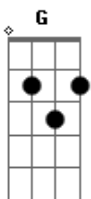

tom:

Intro: Gm F C Eb

Gm
Baby I?m bleeding
F
Out in the dark a young star is fading
Eb
You like it like that?

Gm
Rivers are flooding
F
Bridges shall fall
C
I?m barely standing
Eb
Up

Gm
Believe in yourself and do it
F
Trust yourself ?n do it
C
Believe in yourself and do it
Eb
So do it right now

Gm
Believe it or not I feel lonely
F
Give me a shot I?m still learning
C
Believe it or not I?m feeling lonely right now
Eb
Gm
Believe it or not I feel empty
F
All these things I?ve got

Just got me wondering
C
Ain?t that a lot?
Eb
I?m feeling lonely right now

Gm
Baby I?m bleeding
F
Out in the cold a lone heart is freezing
Eb
You like it like that?

Gm
Rivers are flooding
F
Bridges shall fall

C
I?m barely standing
Eb
Up
Gm
Believe it or not I feel lonely
F
Give me a shot I?m still learning
C
Believe it or not I?m feeling lonely right now
Eb
Gm
Believe it or not I feel empty
F
All these things I?ve got

Just got me wondering
C
Ain?t that a lot?
Eb
I?m feeling lonely right now
Gm
I?m full of bourbon
F
Latley I can?t stand up my mouth is dry
C
Put me to bed now gently
Eb
Gm
Put to sleep so my tears can dry
F

I?m full of bourbon
C
Latley I can?t stand up my soul is dry
Eb
Gm
Can you love me like that?
F
Can you love me like that?

Gm
Believe it or not I feel lonely
F
Give me a shot I?m still learning
C
Believe it or not I?m feeling lonely right now
Eb
Gm
Believe it or not I feel empty
F
All these things I?ve got

Just got me wondering
C
Ain?t that a lot?
Eb
I?m feeling lonely right now

(Gm F C Eb)
(Gm F C Eb)
(Gm F C Eb)
(Gm F C Eb)

Acordes

© ukulele-chords.com