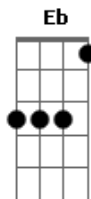

The Black Mamba - Believe

tom:

Intro: Gm F C Eb

Gm
Baby I?m bleeding
F
Out in the dark a young star is fading
Eb
You like it like that?

Gm
Rivers are flooding
F
Bridges shall fall
C
I?m barely standing
Eb
Up

I?m full of bourbon
C
Eb
Latley I can?t stand up my soul is dry
Gm
Can you love me like that?
F
Can you love me like that?

Gm
Believe it or not I feel lonely
F
Give me a shot I?m still learning
C
Eb
Believe it or not I?m feeling lonely right now
Gm
Believe it or not I feel empty
F
All these things I?ve got

Just got me wondering
C
Ain?t that a lot?
Eb
I?m feeling lonely right now

(Gm F C Eb)
(Gm F C Eb)
(Gm F C Eb)
(Gm F C Eb)

Acordes

© ukulele-chords.com

© ukulele-chords.com

© ukulele-chords.com

© ukulele-chords.com