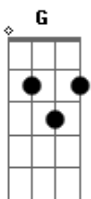

tom:

Intro: Gm F C Eb

Gm
Baby I?m bleeding
F
Out in the dark a young star is fading
Eb
You like it like that?

Gm
Rivers are flooding
F
Bridges shall fall
C
I?m barely standing
Eb
Up

Gm
Believe in yourself and do it
F
Trust yourself ?n do it
C
Believe in yourself and do it
Eb
So do it right now

Gm
Believe it or not I feel lonely
F
Give me a shot I?m still learning
C
Believe it or not I?m feeling lonely right now
Eb
Gm
Believe it or not I feel empty
F
All these things I?ve got

Just got me wondering
C
Ain?t that a lot?
Eb
I?m feeling lonely right now

Gm
Baby I?m bleeding
F
Out in the cold a lone heart is freezing
Eb
You like it like that?

Gm
Rivers are flooding
F
Bridges shall fall

C
I?m barely standing
Eb
Up
Gm
Believe it or not I feel lonely
F
Give me a shot I?m still learning
C
Believe it or not I?m feeling lonely right now
Eb
Gm
Believe it or not I feel empty
F
All these things I?ve got

Just got me wondering
C
Ain?t that a lot?
Eb
I?m feeling lonely right now
Gm
I?m full of bourbon
F
Latley I can?t stand up my mouth is dry
C
Eb
Put me to bed now gently
Gm
Put to sleep so my tears can dry
F

I?m full of bourbon
C
Eb
Latley I can?t stand up my soul is dry
Gm
Can you love me like that?
F
Can you love me like that?

Gm
Believe it or not I feel lonely
F
Give me a shot I?m still learning
C
Eb
Believe it or not I?m feeling lonely right now
Gm
Believe it or not I feel empty
F
All these things I?ve got

Just got me wondering
C
Ain?t that a lot?
Eb
I?m feeling lonely right now

(Gm F C Eb)
(Gm F C Eb)
(Gm F C Eb)
(Gm F C Eb)

Acordes

© ukulele-chords.com