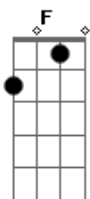

I?m full of bourbon
C
Latley I can?t stand up my soul is dry
Eb
Gm
Can you love me like that?
F
Can you love me like that?

Gm
Believe it or not I feel lonely
F
Give me a shot I?m still learning
C
Believe it or not I?m feeling lonely right now
Eb
Gm
Believe it or not I feel empty
F
All these things I?ve got

Just got me wondering
C
Ain?t that a lot?
Eb
I?m feeling lonely right now

(Gm F C Eb)
(Gm F C Eb)
(Gm F C Eb)
(Gm F C Eb)

Acordes

© ukulele-chords.com

© ukulele-chords.com

© ukulele-chords.com

© ukulele-chords.com