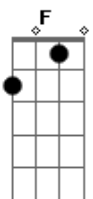

© ukulele-chords.com