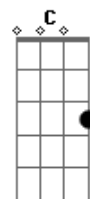

The Black Mamba - Believe

tom:

Intro: Gm F C Eb

Gm
Baby I?m bleeding
F
Out in the dark a young star is fading
Eb
You like it like that?

Gm
Rivers are flooding
F
Bridges shall fall
C
I?m barely standing
Eb
Up

I?m full of bourbon
C
Latley I can?t stand up my soul is dry
Eb
Gm
Can you love me like that?
F
Can you love me like that?

Gm
Believe it or not I feel lonely
F
Give me a shot I?m still learning
C
Believe it or not I?m feeling lonely right now
Eb
Gm
Believe it or not I feel empty
F
All these things I?ve got

Just got me wondering
C
Ain?t that a lot?
Eb
I?m feeling lonely right now

(Gm F C Eb)
(Gm F C Eb)
(Gm F C Eb)
(Gm F C Eb)

Acordes

© ukulele-chords.com

© ukulele-chords.com

© ukulele-chords.com

© ukulele-chords.com