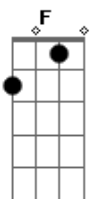

I?m full of bourbon
C
Eb
Latley I can?t stand up my soul is dry
Gm
Can you love me like that?
F
Can you love me like that?

Gm
Believe it or not I feel lonely
F
Give me a shot I?m still learning
C
Eb
Believe it or not I?m feeling lonely right now
Gm
Believe it or not I feel empty
F
All these things I?ve got

Just got me wondering
C
Ain?t that a lot?
Eb
I?m feeling lonely right now

(Gm F C Eb)
(Gm F C Eb)
(Gm F C Eb)
(Gm F C Eb)

Acordes

© ukulele-chords.com

© ukulele-chords.com

© ukulele-chords.com

© ukulele-chords.com