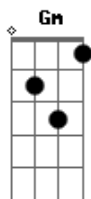

© ukulele-chords.com