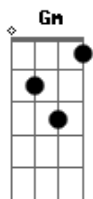

© ukulele-chords.com