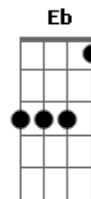

The Black Mamba - Believe

tom:

Intro: Gm F C Eb

Gm
Baby I?m bleeding
F
Out in the dark a young star is fading
Eb
You like it like that?

Gm
Rivers are flooding
F
Bridges shall fall
C
I?m barely standing
Eb
Up

I?m full of bourbon
C
Latley I can?t stand up my soul is dry
Eb
Gm
Can you love me like that?
F
Can you love me like that?

Gm
Believe it or not I feel lonely
F
Give me a shot I?m still learning
C
Believe it or not I?m feeling lonely right now
Eb
Gm
Believe it or not I feel empty
F
All these things I?ve got

Just got me wondering
C
Ain?t that a lot?
Eb
I?m feeling lonely right now

(Gm F C Eb)
(Gm F C Eb)
(Gm F C Eb)
(Gm F C Eb)

Acordes

© ukulele-chords.com

© ukulele-chords.com

© ukulele-chords.com

© ukulele-chords.com