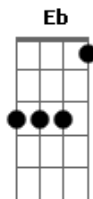

© ukulele-chords.com