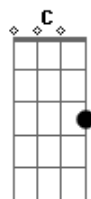

The Black Mamba - Believe

tom:

Intro: Gm F C Eb

Gm
Baby I?m bleeding
F
Out in the dark a young star is fading
Eb
You like it like that?

Gm
Rivers are flooding
F
Bridges shall fall
C
I?m barely standing
Eb
Up

I?m full of bourbon
C
Eb
Latley I can?t stand up my soul is dry
Gm
Can you love me like that?
F
Can you love me like that?

Gm
Believe it or not I feel lonely
F
Give me a shot I?m still learning
C
Eb
Believe it or not I?m feeling lonely right now
Gm
Believe it or not I feel empty
F
All these things I?ve got

Just got me wondering
C
Ain?t that a lot?
Eb
I?m feeling lonely right now

(Gm F C Eb)
(Gm F C Eb)
(Gm F C Eb)
(Gm F C Eb)

Acordes

© ukulele-chords.com

© ukulele-chords.com

© ukulele-chords.com

© ukulele-chords.com