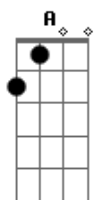

The Black Keys - Weight Of Love

Tom: G

Em A A A (8x)

Break:

Em G D C
Em G D C

Verso:

A2 G
I used to think, darlin', you never did nothin'
D
But you were always up to somethin'
C
Always had a run in
A2 G
I got to think those days are comin' to get ya
D
Now nobody want to protect yah
C
They only want to forget yah

Coro:

Em D
You'll be on my mind
A
Don't give yourself away
G D
To the weight of love
Em D
You'll be on your side
C
Don't give yourself away
B
The weight of, weight of love

Em A A A 2x

Solo 4x:

EmA A A

[Break]

Em G D C

[Verse]

A2 G
Dance all night cause people, they don't wanna be lonely
D
Never wanna be lonely
C
They don't wanna be an only, one
A2 G
You had a thing no one could ever be sure of
D
Never ever had a pure love
C
And never no cure from

Coro:

Em D
You'll be on my mind
A
Don't give yourself away
G D
To the weight of love
Em D
You'll be on your side
C
Don't give yourself away
B
The weight of, weight of love

Solo 3x:

Em D A G D
Em D C B

Break 2x:

E B D A

C Ab Ab

E Ab

E Ab

Acordes

© ukulele-chords.com