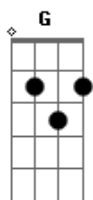

The Black Keys - Weight Of Love

Tom: G

Em A A A (8x)

Break:

Em G D C
Em G D C

Verso:

A2 G
I used to think, darlin', you never did nothin'
D
But you were always up to somethin'
C
Always had a run in
A2 G
I got to think those days are comin' to get ya
D
Now nobody want to protect yah
C
They only want to forget yah

Em G D C

[Verse]

A2 G
Dance all night cause people, they don't wanna be lonely
D
Never wanna be lonely
C
They don't wanna be an only, one
A2 G
You had a thing no one could ever be sure of
D
Never ever had a pure love
C
And never no cure from

Coro:

Em D
You'll be on my mind
A
Don't give yourself away
G D
To the weight of love
Em D
You'll be on your side
C
Don't give yourself away
B
The weight of, weight of love

Solo 3x:

Em D A G D
Em D C B

Break 2x:

E B D A

C Ab Ab

E Ab

E Ab

Acordes

© ukulele-chords.com

© ukulele-chords.com

© ukulele-chords.com