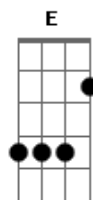

© ukulele-chords.com