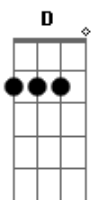

The Black Keys - Weight Of Love

Tom: G

Em A A A (8x)

Break:

Em G D C
Em G D C

Verso:

A2 G
I used to think, darlin', you never did nothin'
D
But you were always up to somethin'
C
Always had a run in
A2 G
I got to think those days are comin' to get ya
D
Now nobody want to protect yah
C
They only want to forget yah

Coro:

Em D
You'll be on my mind
A
Don't give yourself away
G D
To the weight of love
Em D
You'll be on your side
C
Don't give yourself away
B
The weight of, weight of love

Solo 3x:

Em D A G D
Em D C B

Break 2x:

E B D A

C Ab Ab

E Ab

E Ab

Acordes

© ukulele-chords.com

© ukulele-chords.com

© ukulele-chords.com