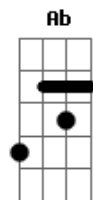

© ukulele-chords.com