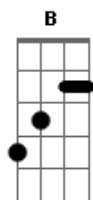

© ukulele-chords.com