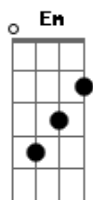

The Black Keys - Weight Of Love

Tom: G

Em A A A (8x)

Break:

Em G D C
Em G D C

Verso:

A2 G
I used to think, darlin', you never did nothin'
D
But you were always up to somethin'
C
Always had a run in
A2 G
I got to think those days are comin' to get ya
D
Now nobody want to protect yah
C
They only want to forget yah

Em G D C

[Verse]

A2 G
Dance all night cause people, they don't wanna be lonely
D
Never wanna be lonely
C
They don't wanna be an only, one
A2 G
You had a thing no one could ever be sure of
D
Never ever had a pure love
C
And never no cure from

Coro:

Em D
You'll be on my mind
A
Don't give yourself away
G D
To the weight of love
Em D
You'll be on your side
C
Don't give yourself away
B
The weight of, weight of love

Solo 3x:

Em D A G D
Em D C B

Break 2x:

E B D A

C Ab Ab

E Ab

E Ab

Acordes

© ukulele-chords.com

© ukulele-chords.com

© ukulele-chords.com