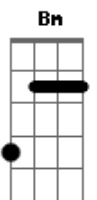

The Black Keys - These Days

Tom: G

(G Am) (x2)
(G Am Bm C)
(G Am G)

G
My hand to God
Am
I didn't mean to
G
After all
Am G
Look what we've been through
Am
Men come in different shades
G Am
That's how we're made
Am
G
The little house on Ellis Drive
G Am
Is where I felt most alive
G Am
The oak tree covered that old Ford
G Am
I miss it Lord I miss it Lord

C A G
These blood red eyes
C A G
Don't see so good
C A G D
But what's worse is if they could
C
Would I change my ways?
C A G C A G
Wasted times and broken dreams
C A G D
Violent colors so obscene
C Cm G
It's all I see these days
These days

(G Am) (x2)
(G Am Bm C)
(G Am)

Acordes

© ukulele-chords.com

© ukulele-chords.com

© ukulele-chords.com

© ukulele-chords.com

© ukulele-chords.com

© ukulele-chords.com