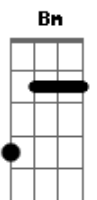

© ukulele-chords.com