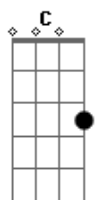

© ukulele-chords.com