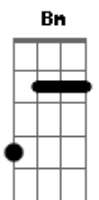

© ukulele-chords.com