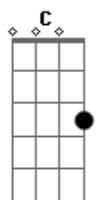

© ukulele-chords.com