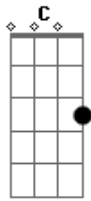

© ukulele-chords.com