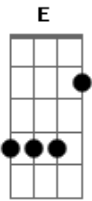

The Big Bang Theory - Soft Kitty

Tom: **D**

A
Soft kitty
D

Warm kitty
A **E**
Little ball of fur
A
Happy kitty
D
Sleepy kitty
A Bm A
Pur pur pur

Acordes

© ukulele-chords.com

© ukulele-chords.com

© ukulele-chords.com