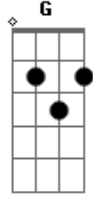

The Big Bang Theory - Soft Kitty

Tom: **D**

A
Soft kitty
D
Warm kitty
A **G**

Little ball of fur
A
Happy kitty
D
Sleepy kitty
A Bm A
Pur pur pur

Acordes

© ukulele-chords.com

© ukulele-chords.com

© ukulele-chords.com