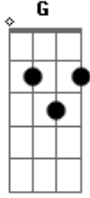

The Big Bang Theory - Soft Kitty

Tom: **D**

A
Soft kitty
D
Warm kitty
A **G**

Little ball of fur
A
Happy kitty
D
Sleepy kitty
A Bm A
Pur pur pur

Acordes

© ukulele-chords.com

© ukulele-chords.com

© ukulele-chords.com