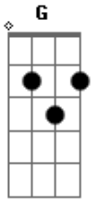

# The Beautiful Girls - Water

Tom: **G**

Tuning is down one whole step (DGCFAD ).