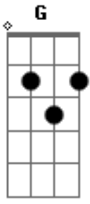

The Beautiful Girls - Water

Tom: G

Tuning is down one whole step (DGCFAD).

Acordes

© ukulele-chords.com

© ukulele-chords.com