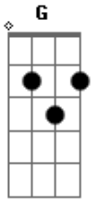

The Beautiful Girls - Water

Tom: **G**

Tuning is down one whole step (DGCFAD).

Acordes

© ukulele-chords.com

© ukulele-chords.com