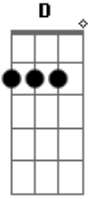

© ukulele-chords.com