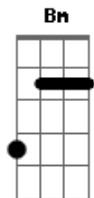

© ukulele-chords.com