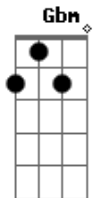

A E7
Hold me, hold me

A
You really got a hold on me

You really got a hold on me

Gbm
You really got a hold on me

You really got a hold on me

Acordes

© ukulele-chords.com

© ukulele-chords.com