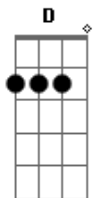

A Gbm Gbm E A
Tighter

A Gbm Gbm E A
Tighter

A
I want to leave you

Don't want to stay here

Gbm
Don't want to spend

Another day here

A D
Oh, oh, oh, I want to split now

Bm
I just can't quit now

A E7
Hold me, hold me

A
You really got a hold on me

You really got a hold on me

Gbm
You really got a hold on me

You really got a hold on me

Acordes

© ukulele-chords.com

© ukulele-chords.com