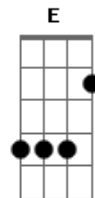

© ukulele-chords.com