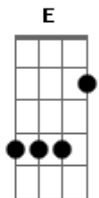

© ukulele-chords.com