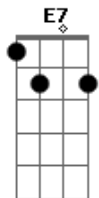

© ukulele-chords.com