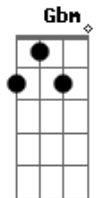

A E7
Hold me, hold me

A
You really got a hold on me

You really got a hold on me

Gbm
You really got a hold on me

You really got a hold on me

Acordes

© ukulele-chords.com

© ukulele-chords.com