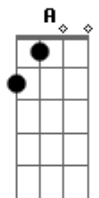

A Gbm Gbm E A
Tighter

A Gbm Gbm E A
Tighter

A
I want to leave you

Don't want to stay here

Gbm
Don't want to spend

Another day here

A D
Oh, oh, oh, I want to split now

Bm
I just can't quit now

A E7
Hold me, hold me

A
You really got a hold on me

You really got a hold on me

Gbm
You really got a hold on me

You really got a hold on me

Acordes

© ukulele-chords.com

© ukulele-chords.com