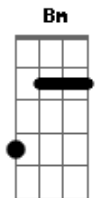

© ukulele-chords.com