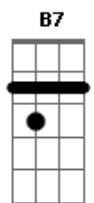

The Beatles - You're Gonna Lose That Girl

Tom: A

Solo:

You're gonna ^Elose that ^{Dbm}girl
^{Gbm} ^{B7}
 You're gonna lose that girl

^E ^{Ab}
 If you don't take her out tonight
^{Gbm} ^{B7}
 She's gonna change her mind
^E ^{Ab}
 And I will take her out tonight
^{Gbm} ^{B7} ^E
 and I will treat her kind

^D ^A ^E
 You're gonna lose that girl

Acordes

© ukulele-chords.com

© ukulele-chords.com

© ukulele-chords.com

© ukulele-chords.com

© ukulele-chords.com

© ukulele-chords.com