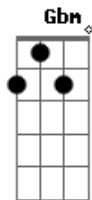

© ukulele-chords.com