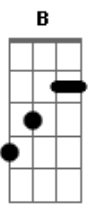

© ukulele-chords.com