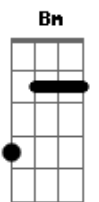

The Beatles - You Won't See Me

tom:

D A A B
When I call you up

[Primeira Parte]

D A
Your line's engaged
A B
I have had enough
D A
So act your age
A D
We have lost the time
Dm A
That was so hard to find
A B
And I will lose my mind

[Refrão]

D A
If you won't see me
D A
You won't see me

[Segunda Parte]

A B
I don't know why you
D A
Should want to hide
A B
But I can't get through
D A
My hands are tied
A D
I won't want to stay
Dm A
I don't have much to say
A B
But I get turned away

[Refrão]

D A
If you won't see me
D A
You won't see me

[Final] A B D A
A B D A

Acordes

© ukulele-chords.com

© ukulele-chords.com

© ukulele-chords.com

© ukulele-chords.com