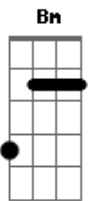

© ukulele-chords.com