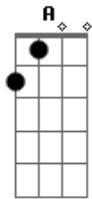

The Beatles - You Really Got a Hold On Me

A
tom:
Riff

A
I don't like you, but I love you
Gbm
Seems that I'm always thinking of you
A A7 D B7
Oh, oh, oh, you treat me badly, I love you madly,
E7 A
You really got a hold on me (you really got a hold on me)
Gbm
You really got a hold on me (you really got a hold on me)
baby,

A
I don't want you, but I need you
Gbm
Don't wanna kiss you, but I need to
A A7 D B7
Oh, oh, oh, you do me wrong now, my love is strong now,
E7 A
You really got a hold on me (you really got a hold on me)
Gbm

You really got a hold on me (you really got a hold on me)
baby,

A A7 D
I love you and all I want you to do is just
A E7
Hold me, hold me, hold me, hold me...

A
I wanna leave you, don't wanna stay here
Gbm
Don't wanna spend another day here
A A7 D B7
Oh, oh, oh, I wanna split now, I just can quit now
E7 A
You really got a hold on me (you really got a hold on me)
Gbm
You really got a hold on me (you really got a hold on me)
baby,

A A7 D
I love you and all I want you to do is just
A E7
Hold me, hold me, hold me, hold me...

A
You really got a hold on me (you really got a hold on me)
Gbm
You really got a hold on me (you really got a hold on me)

Acordes