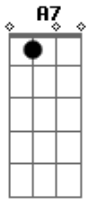

© ukulele-chords.com