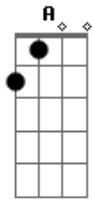

The Beatles - You Really Got a Hold On Me

A tom:
Riff

A
I don't like you, but I love you
Gbm
Seems that I'm always thinking of you
A A7 D B7
Oh, oh, oh, you treat me badly, I love you madly,
E7 A
You really got a hold on me (you really got a hold on me)
Gbm
You really got a hold on me (you really got a hold on me)
baby,

A
I don't want you, but I need you
Gbm
Don't wanna kiss you, but I need to
A A7 D B7
Oh, oh, oh, you do me wrong now, my love is strong now,
E7 A
You really got a hold on me (you really got a hold on me)
Gbm

You really got a hold on me (you really got a hold on me)
baby,

A A7 D
I love you and all I want you to do is just
A E7
Hold me, hold me, hold me, hold me...

A
I wanna leave you, don't wanna stay here
Gbm
Don't wanna spend another day here
A A7 D B7
Oh, oh, oh, I wanna split now, I just can quit now
E7 A
You really got a hold on me (you really got a hold on me)
Gbm
You really got a hold on me (you really got a hold on me)
baby,

A A7 D
I love you and all I want you to do is just
A E7
Hold me, hold me, hold me, hold me...

A
You really got a hold on me (you really got a hold on me)
Gbm
You really got a hold on me (you really got a hold on me)

Acordes