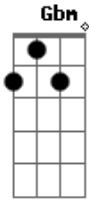

© ukulele-chords.com