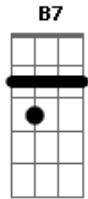

© ukulele-chords.com