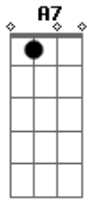

© ukulele-chords.com