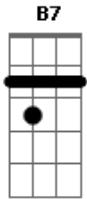

© ukulele-chords.com