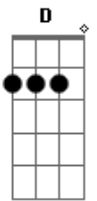

The Beatles - You Know What To Do

Tom: A

A E
When i see you i just don't know what to say.
A E
I like to be with you every hour of the day.
A E A E
So if you want me just like i need you,
D
You know what to do.

A E
I watched you walking by and you looked all alone.
A E
I hope that you won't mind if i walk you back home.
A E A E
But if you want me just like i need you,
D
You know what to do.

Bm
just call on me when you're lonely,
Bm
i'll keep my love for you only,
A D

i'll call on you if i'm lonely too.

A E
Understand i'll stay with you every day.
A E
Make you love me more in every way.
A E A E
So if you want me just like i want you.
D
You know what to do.

Bm
just call on me when you're lonely,
Bm
i'll keep my love for you only,
A D
i'll call on you if i'm lonely too.

A E
Understand i'll stay with you every day.
A E
Make you love me more in every way.
A E A E
So if you want me just like i need you.
D
You know what to do.

Acordes

© ukulele-chords.com

© ukulele-chords.com