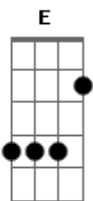

© ukulele-chords.com

© ukulele-chords.com