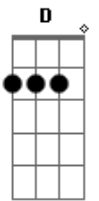

The Beatles - You Know What To Do

Tom: A

A E
When i see you i just don't know what to say.
A E
I like to be with you every hour of the day.
A E A E
So if you want me just like i need you,
D
You know what to do.

A E
I watched you walking by and you looked all alone.
A E
I hope that you won't mind if i walk you back home.
A E A E
But if you want me just like i need you,
D
You know what to do.

Bm
just call on me when you're lonely,
Bm
i'll keep my love for you only,
A D

i'll call on you if i'm lonely too.

A E
Understand i'll stay with you every day.
A E
Make you love me more in every way.
A E A E
So if you want me just like i want you.
D
You know what to do.

Bm
just call on me when you're lonely,
Bm
i'll keep my love for you only,
A D
i'll call on you if i'm lonely too.

A E
Understand i'll stay with you every day.
A E
Make you love me more in every way.
A E A E
So if you want me just like i need you.
D
You know what to do.

Acordes

© ukulele-chords.com

© ukulele-chords.com