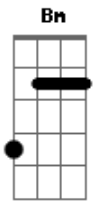

© ukulele-chords.com