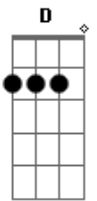

The Beatles - You Know What To Do

Tom: A

A E
 When i see you i just don't know what to say.
 A E
 I like to be with you every hour of the day.
 A E A E
 So if you want me just like i need you,
 D
 You know what to do.

A E
 I watched you walking by and you looked all alone.
 A E
 I hope that you won't mind if i walk you back home.
 A E A E
 But if you want me just like i need you,
 D
 You know what to do.

Bm
 just call on me when you're lonely,
 Bm
 i'll keep my love for you only,
 A D

i'll call on you if i'm lonely too.

A E
 Understand i'll stay with you every day.
 A E
 Make you love me more in every way.
 A E A E
 So if you want me just like i want you.
 D
 You know what to do.

Bm
 just call on me when you're lonely,
 Bm
 i'll keep my love for you only,
 A D
 i'll call on you if i'm lonely too.

A E
 Understand i'll stay with you every day.
 A E
 Make you love me more in every way.
 A E A E
 So if you want me just like i need you.
 D
 You know what to do.

Acordes

© ukulele-chords.com

© ukulele-chords.com