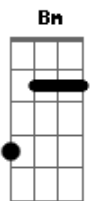

© ukulele-chords.com