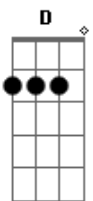

The Beatles - You Know What To Do

Tom: A

A E
When i see you i just don't know what to say.
A E
I like to be with you every hour of the day.
A E A E
So if you want me just like i need you,
D
You know what to do.

A E
I watched you walking by and you looked all alone.
A E
I hope that you won't mind if i walk you back home.
A E A E
But if you want me just like i need you,
D
You know what to do.

Bm
just call on me when you're lonely,
Bm
i'll keep my love for you only,
A D

i'll call on you if i'm lonely too.

A E
Understand i'll stay with you every day.
A E
Make you love me more in every way.
A E A E
So if you want me just like i want you.
D
You know what to do.

Bm
just call on me when you're lonely,
Bm
i'll keep my love for you only,
A D
i'll call on you if i'm lonely too.

A E
Understand i'll stay with you every day.
A E
Make you love me more in every way.
A E A E
So if you want me just like i need you.
D
You know what to do.

Acordes

© ukulele-chords.com

© ukulele-chords.com