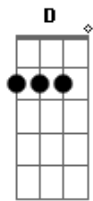

The Beatles - Yesterday

tom:
Bb (forma dos acordes no tom de F)
Capostraste na 5ª casa

Dm C Bm E7 Am G
Yesterday, all my troubles seemed so far away
G7 C G
Now it looks as though they're here to stay
Am D F C
Oh! I believe in Yesterday
C Bm E7 Am G Dm
Suddenly, I'm not half the man I used to be
G7 C G
There's a shadow hanging over me
Am D F C

Oh! Yesterday, came suddenly
Bm E7 Am G F Dm
Oh! why she had to go, I don't know
G7 C
She wouldn't say
Bm E7 Am G F Dm
I said something wrong, now I long
G7 C
For yesterday
C Bm E7 Am G Dm
Yesterday love was such an easy game to play
G7 C G
Now I need a place to hide away
Am D7 F C
Oh! I believe, in Yesterday
C D F C
Hum hum hum hum hum hmm hmm

Acordes

© ukulele-chords.com

© ukulele-chords.com

© ukulele-chords.com

© ukulele-chords.com

© ukulele-chords.com

© ukulele-chords.com

© ukulele-chords.com

© ukulele-chords.com

© ukulele-chords.com

© ukulele-chords.com

© ukulele-chords.com