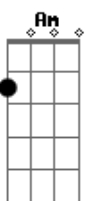

© ukulele-chords.com