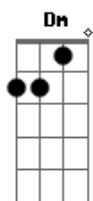

The Beatles - Yesterday

tom:
Bb (forma dos acordes no tom de F)
Capostraste na 5ª casa

Dm C Bm E7 Am G
Yesterday, all my troubles seemed so far away
G7 C G
Now it looks as though they're here to stay
Am D F C
Oh! I believe in Yesterday
C Bm E7 Am G Dm
Suddenly, I'm not half the man I used to be
G7 C G
There's a shadow hanging over me
Am D F C

Oh! Yesterday, came suddenly
Bm E7 Am G F Dm
Oh! why she had to go, I don't know
G7 C
She wouldn't say
Bm E7 Am G F Dm
I said something wrong, now I long
G7 C
For yesterday
C Bm E7 Am G Dm
Yesterday love was such an easy game to play
G7 C G
Now I need a place to hide away
Am D7 F C
Oh! I believe, in Yesterday
C D F C
Hum hum hum hum hum hmm hmm

Acordes