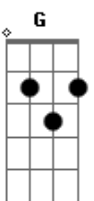

© ukulele-chords.com