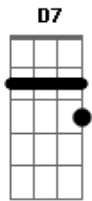

© ukulele-chords.com