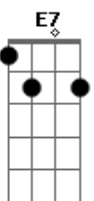

© ukulele-chords.com