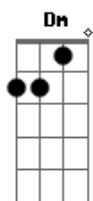

The Beatles - Yesterday

tom:
Bb (forma dos acordes no tom de **F**)
Capostraste na 5ª casa

Dm **C** **Bm** **E7** **Am7** **G**
Yesterday, all my troubles seemed so far away
Now it looks as though they're here to stay
Oh! I believe in Yesterday
Suddenly, I'm not half the man I used to be
There's a shadow hanging over me

Oh! Yesterday, came suddenly
Oh! why she had to go, I don't know
She wouldn't say
I said something wrong, now I long
For yesterday
Yesterday love was such an easy game to play
Now I need a place to hide away
Oh! I believe, in Yesterday
Hum hum hum hum hum hmm hmm

Acordes