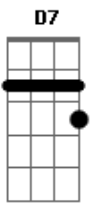

© ukulele-chords.com