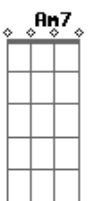

© ukulele-chords.com