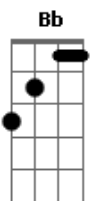

© ukulele-chords.com

© ukulele-chords.com