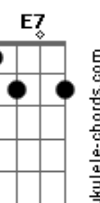

© ukulele-chords.com