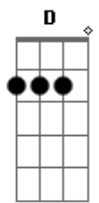

© ukulele-chords.com