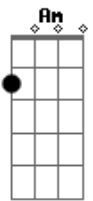

© ukulele-chords.com

© ukulele-chords.com