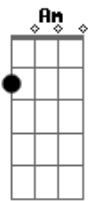

Dm
© ukulele-chords.com

Bb
© ukulele-chords.com

D
© ukulele-chords.com

Am
© ukulele-chords.com