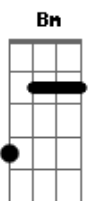

© ukulele-chords.com