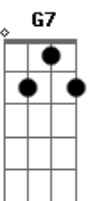

© ukulele-chords.com