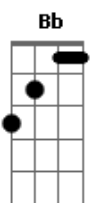

© ukulele-chords.com