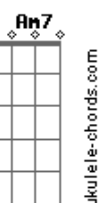

© ukulele-chords.com