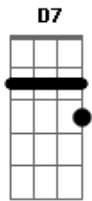

The Beatles - Yesterday

tom:
 Bb (forma dos acordes no tom de F)
 Capostraste na 5ª casa

Dm C Bm E7 Am7 G
 Yesterday, all my troubles seemed so far away
 G7 C G
 Now it looks as though they're here to stay
 Am7 D F C
 Oh! I believe in Yesterday
 C Bm E7 Am7 G Dm
 Suddenly, I'm not half the man I used to be
 G7 C G
 There's a shadow hanging over me
 Am7 D F C

Oh! Yesterday, came suddenly
 Bm E7 Am G F Dm
 Oh! why she had to go, I don't know
 G7 C
 She wouldn't say
 Bm E7 Am G F Dm
 I said something wrong, now I long
 G7 C
 For yesterday
 C Bm E7 Am7 G Dm
 Yesterday love was such an easy game to play
 G7 C G
 Now I need a place to hide away
 Am7 D7 F C
 Oh! I believe, in Yesterday
 C D F C
 Hum hum hum hum hum hmm hmm

G
 © ukulele-chords.com

G7
 © ukulele-chords.com

D
 © ukulele-chords.com

Am
 © ukulele-chords.com

D7
 © ukulele-chords.com