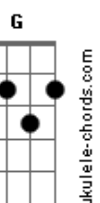

© ukulele-chords.com