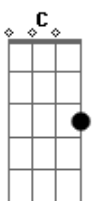

© ukulele-chords.com