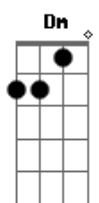

The Beatles - Yesterday

tom:
Bb (forma dos acordes no tom de **F**)
Capostraste na 5ª casa

Dm **C** **Bm** **E7** **Am7** **G**
Yesterday, all my troubles seemed so far away
Now it looks as though they're here to stay
Oh! I believe in Yesterday
Suddenly, I'm not half the man I used to be
There's a shadow hanging over me

Oh! Yesterday, came suddenly
Oh! why she had to go, I don't know
She wouldn't say
I said something wrong, now I long
For yesterday
Yesterday love was such an easy game to play
Now I need a place to hide away
Oh! I believe, in Yesterday
Hum hum hum hum hum hmm hmm

Acordes

© ukulele-chords.com