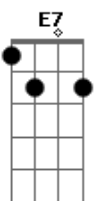

© ukulele-chords.com