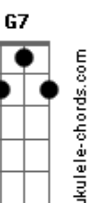

© ukulele-chords.com