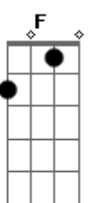

© ukulele-chords.com