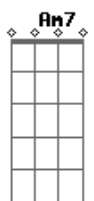

© ukulele-chords.com