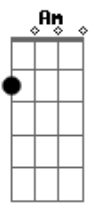

© ukulele-chords.com