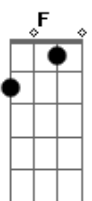

© ukulele-chords.com