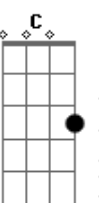

© ukulele-chords.com