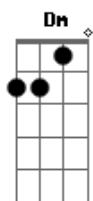

The Beatles - Yesterday

tom:
Bb (forma dos acordes no tom de F)
Capostraste na 5ª casa

Dm C Bm E7 Am7 G
Yesterday, all my troubles seemed so far away
G7 C G
Now it looks as though they're here to stay
Am7 D F C
Oh! I believe in Yesterday
C Bm E7 Am7 G Dm
Suddenly, I'm not half the man I used to be
G7 C G
There's a shadow hanging over me
Am7 D F C

Oh! Yesterday, came suddenly
Bm E7 Am G F Dm
Oh! why she had to go, I don't know
G7 C
She wouldn't say
Bm E7 Am G F Dm
I said something wrong, now I long
G7 C
For yesterday
C Bm E7 Am7 G Dm
Yesterday love was such an easy game to play
G7 C G
Now I need a place to hide away
Am7 D7 F C
Oh! I believe, in Yesterday
C D F C
Hum hum hum hum hum hmm hmm

Acordes