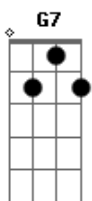

© ukulele-chords.com